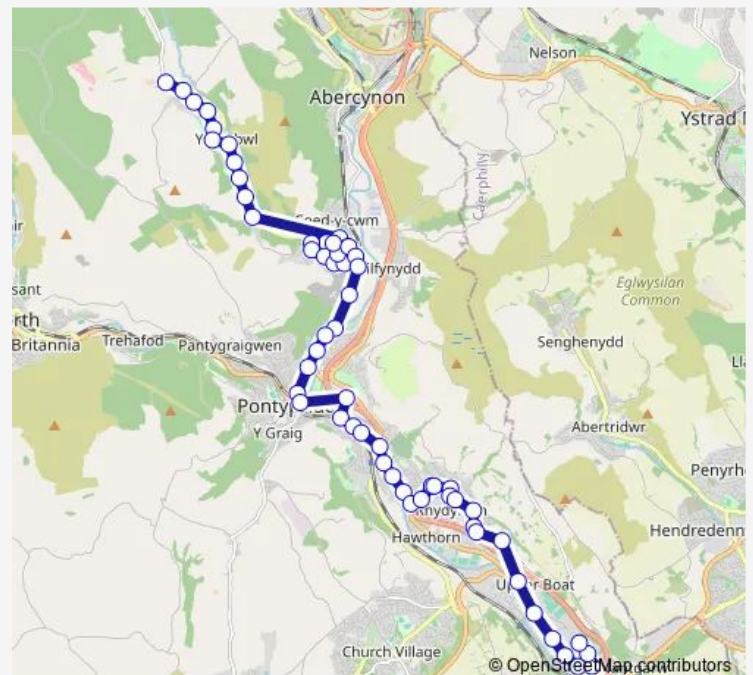

Thursday 17:00-20:00

Friday 17:00-20:00

Saturday —

Sunday 17:00-20:00

Route info

Direction: Terminus

Stops: 58

Trip Duration: 0 hour 49 min

Berw Road

Pontypridd Bus Station Stand 5

Catherine Street E3

Railway Station E5

Broadway

Parc Lewis School

Windsor Road

Glyntaff Campus