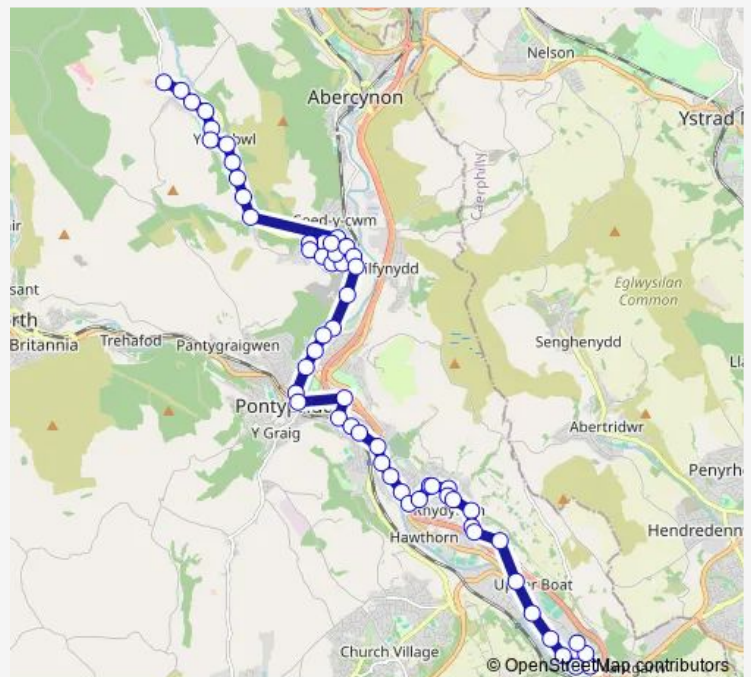

Thursday 17:00-20:00

Friday 17:00-20:00

Saturday —

Sunday 17:00-20:00

Route info

Direction: Terminus

Stops: 58

Trip Duration: 0 hour 49 min

Berw Road

Pontypridd Bus Station Stand 5

Catherine Street E3

Railway Station E5

Broadway

Parc Lewis School

Windsor Road

Glyntaff Campus