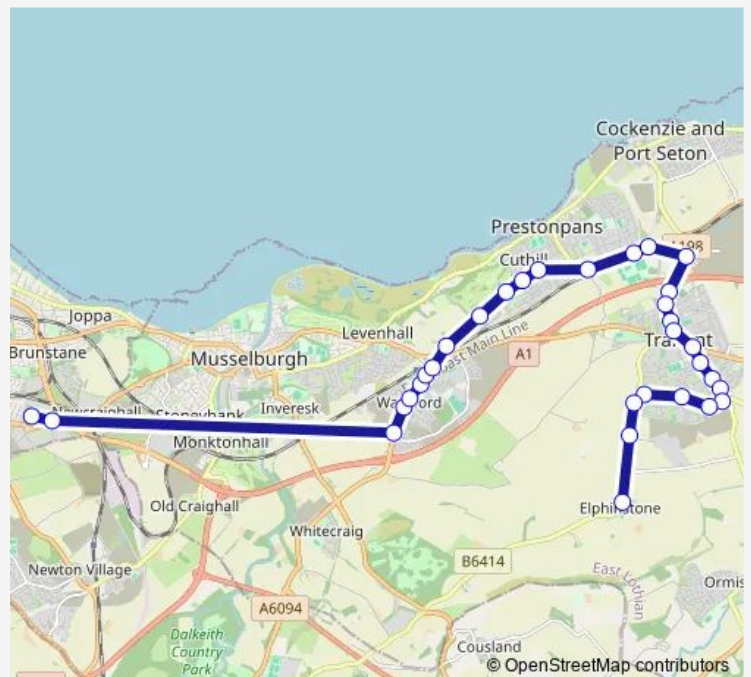

Rowberry Walk

Drummore Drive

Alexander Drive

Railway Station Journey Hub

Bankton Terrace

Johnny Cope Stone

Blindwells South

Dovecot Brae

Thursday 10:12-16:03

Friday 10:12-16:03

Saturday 10:12-16:03

Sunday —

Route info

Direction: Fort Kinnaird

Stops: 32

Trip Duration: 0 hour 31 min

Somers Park

Fa'side View

Research Centre RE

Duries Park

Direction

Duries Park — Fort Kinnaird

33 stops

[Open route schedule](#)

Saturday 09:20-15:25

Sunday —

Route info

Direction: Duries Park

Stops: 33

Trip Duration: 0 hour 30 min

Chuckers Row

Miners Welfare