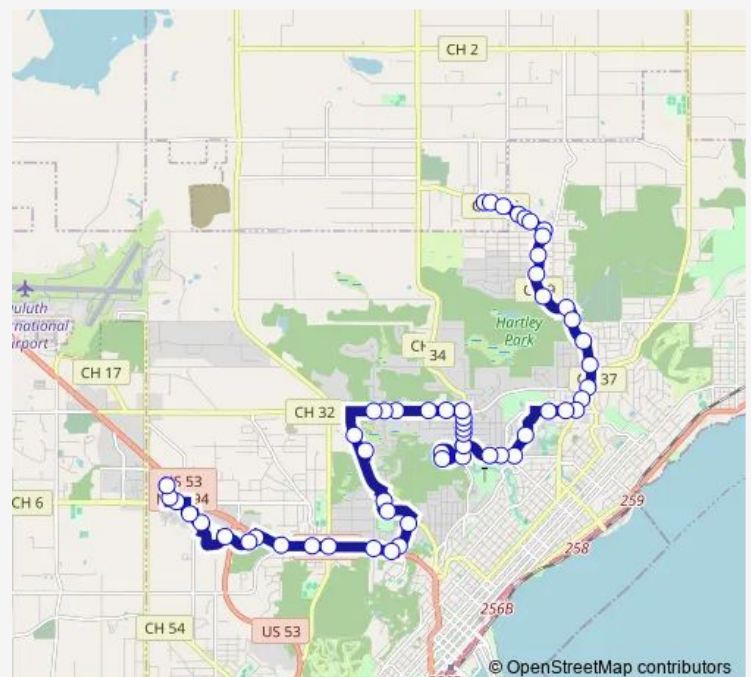

Arrowhead Rd @ Blackman

Arrowhead Rd @ Aspenwood

Arrowhead Rd & Apple Ridg

Route schedule

Burning Tree Rd - Super One — Woodland Park and Ride

Monday 06:08-20:11

Tuesday 06:08-20:11

Wednesday 06:08-20:11

Thursday 06:08-20:11

Friday 06:08-20:11

Saturday 07:09-20:12

Sunday 07:09-20:12

Route info

Direction: Burning Tree Rd - Super One

Stops: 54

Trip Duration: 0 hour 47 min

112 — Woodland-UMD-Mall

Arrowhead Rd & Myers Ave

W Arrowhead Rd @ Vineyard Church

Kenwood Ave & Cleveland S

Kenwood Ave & Buffalo St

Kenwood Ave & Toledo St

Kenwood Ave & Niagara St

Kenwood Ave & College St

Css

Benedictine Health Center

Westwood Apts Css

Kenwood Ave & College St

College St & Missouri

College St & 19 Ae

Kirby Dr & College St

Kirby Plaza - East