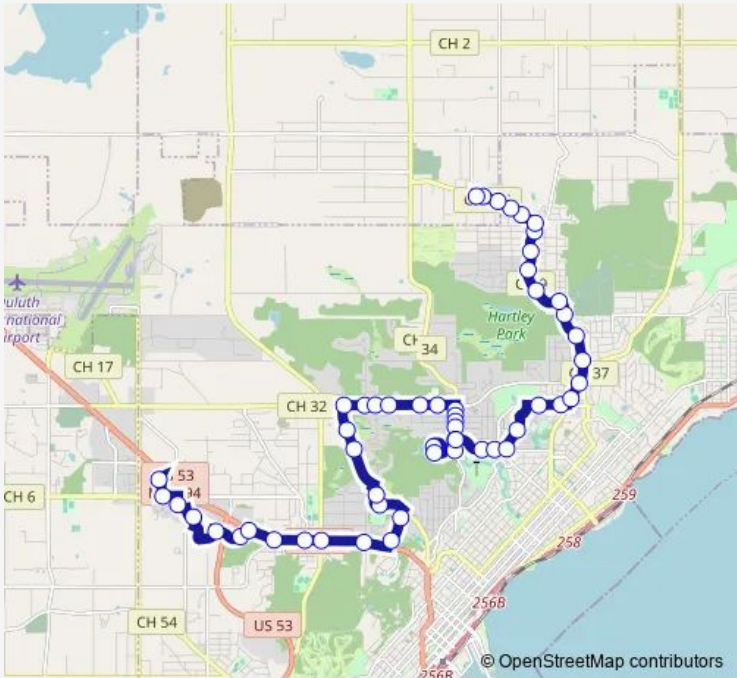

Bus 112 Woodland-UMD-Mall

[Go to website](#)

Direction
 Woodland Park and Ride — Burning Tree Rd - Super One
 58 stops
[Open route schedule](#)

- Woodland Park and Ride
- Calvary Rd & Chicago Ave
- Calvary Rd & Milwaukee
- Calvary Rd & Coleman St
- Calvary Rd @ 130
- Calvary Rd & Chisholm
- Calvary Rd & W Austin
- Woodland Ave & Redwing St
- Woodland Ave & Winona St
- Woodland Ave & Anoka St
- Woodland Ave @ Hartley Nature Center
- Woodland Ave & Minneapolis
- Woodland Ave & Fairmont
- Woodland ave. & Oxford
- Woodland Ave & Lewis St
- Woodland Ave & Arrowhead
- Woodland Ave & Don Avon S
- Woodland Ave & St. Marie
- St Marie St & Stuart Ct
- St Marie St & Midway Dr
- Kirby Plaza - West

Route info
 Direction: Woodland Park and Ride
 Stops: 58
 Trip Duration: 0 hour 41 min

Kirby Drive above College

College St & Brainerd

College St & Missouri

Kenwood Ave & College St

Css

Benedictine Health Center

Wednesday 06:08-20:11

Thursday 06:08-20:11

Friday 06:08-20:11

Saturday 07:09-20:12

Sunday 07:09-20:12

Route info

Direction: Burning Tree Rd - Super One

Stops: 54

Calvary Rd & W Austin

Calvary Rd & Chisholm

Calvary Rd & Coleman St

Calvary Rd & Arnold Rd

Calvary Rd & Chicago Ave Tool House

112 Bus time schedules and route maps are available in an offline PDF at busmaps.com. Use the busmaps.com website to see live bus times, train schedule or subway schedule, and step-by-step directions for all public transit in Duluth