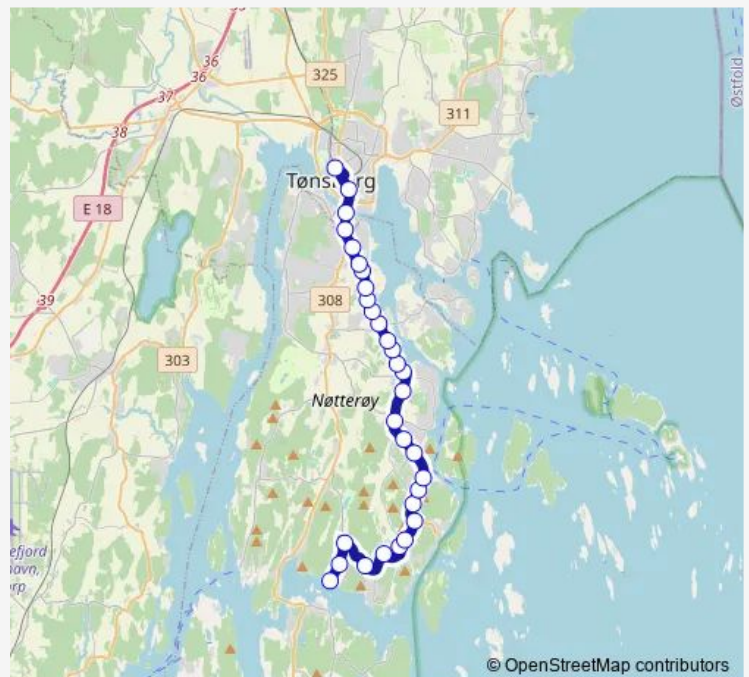

Thursday 06:52-07:17

Friday 06:52-07:17

Saturday —

Sunday —

Route info

Direction: Strengsdal

Stops: 30

Trip Duration: 0 hour 33 min

112 — Torød-Tønsberg

Øhre øvre

Skjæret

Hjertnes

Bekkeveien

Teie torv

Teie veidele

Kanalen