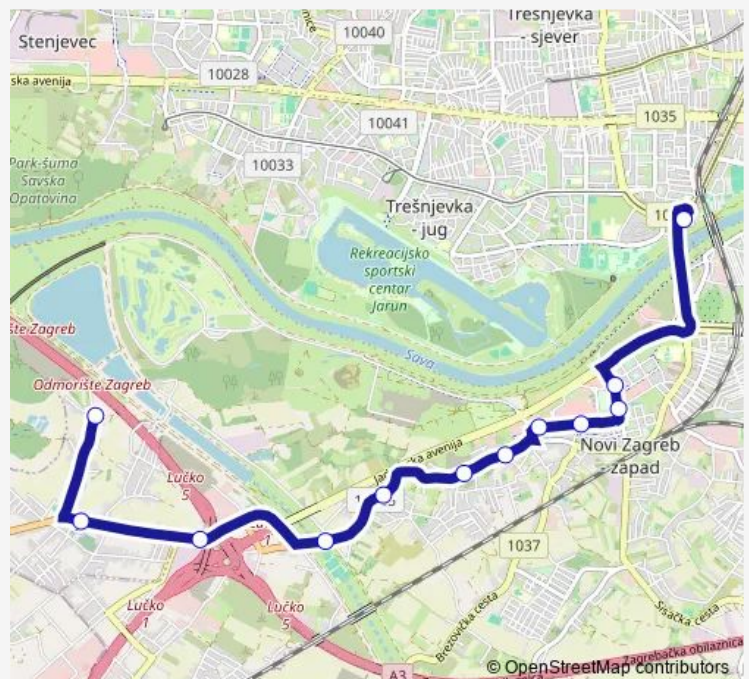

# Bus 112 Savski most - Lučko

[Go to website](#)

**Direction**

Lučko — Savski most

12 stops

[Open route schedule](#)

- Lučko
- Lučko-centar
- Petlja - izlaz
- Petlja - ulaz
- Karlovačka 157
- Karlovačka 97
- Karlovačka 18
- Jaruščica
- Arena centar
- Remetinečki gaj
- Arena Zagreb
- Savski most

**Route schedule**

Lučko — Savski most

Monday	05:00-22:40
Tuesday	05:00-22:40
Wednesday	05:00-22:40
Thursday	05:00-22:40
Friday	05:00-22:40
Saturday	05:00-22:50
Sunday	06:45-22:35

**Route info**

Direction: Lučko

Stops: 12

Trip Duration: 0 hour 23 min

112 — Savski most - Lučko

## Route schedule

Savski most — Lučko

Monday	04:40-22:10
Tuesday	04:40-22:10
Wednesday	04:40-22:10
Thursday	04:40-22:10
Friday	04:40-22:10
Saturday	04:35-22:25
Sunday	06:20-22:10