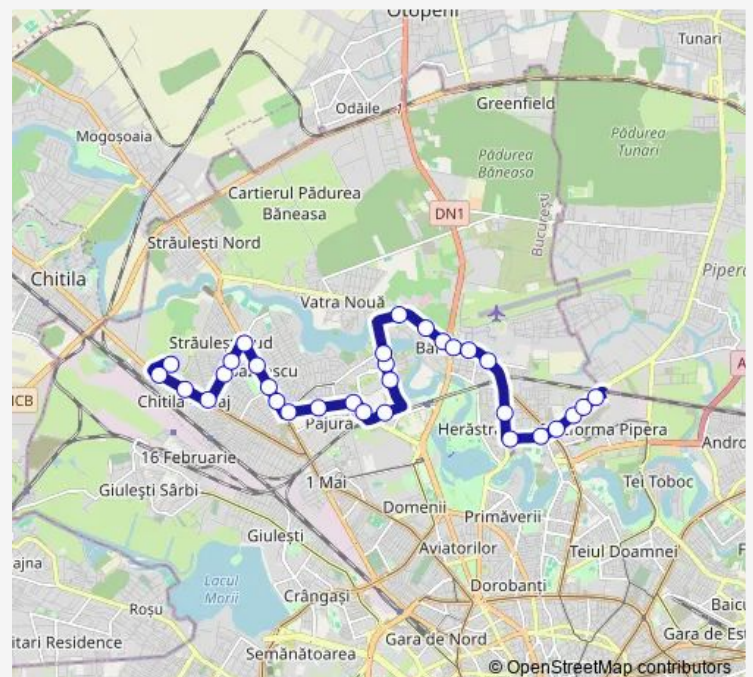

### Route schedule

Complex Comercial Colosseum — C.F.R. Constanta

Monday 05:00-22:50

Tuesday 05:00-22:50

Wednesday 05:00-22:50

Thursday 05:00-22:50

Friday 05:00-22:50

Saturday 05:00-22:50

### Route info

Direction: Complex Comercial Colosseum

Stops: 31

Trip Duration: 0 hour 35 min

Soseaua Bucuresti-Ploiesti

Piata Baneasa

Hotel Phoenicia

Stefan Burileanu