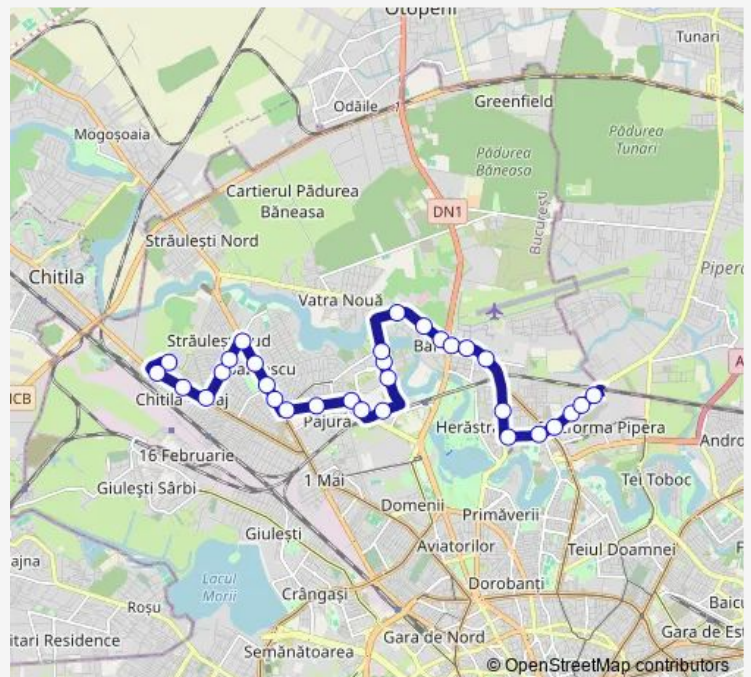

### Route schedule

Complex Comercial Colosseum — C.F.R. Constanta

Monday 05:00-22:50

Tuesday 05:00-22:50

Wednesday 05:00-22:50

Thursday 05:00-22:50

Friday 05:00-22:50

Saturday 05:00-22:50

### Route info

Direction: Complex Comercial Colosseum

Stops: 31

Trip Duration: 0 hour 42 min

Soseaua Bucuresti-Ploiesti

Piata Baneasa

Hotel Phoenicia

Stefan Burileanu