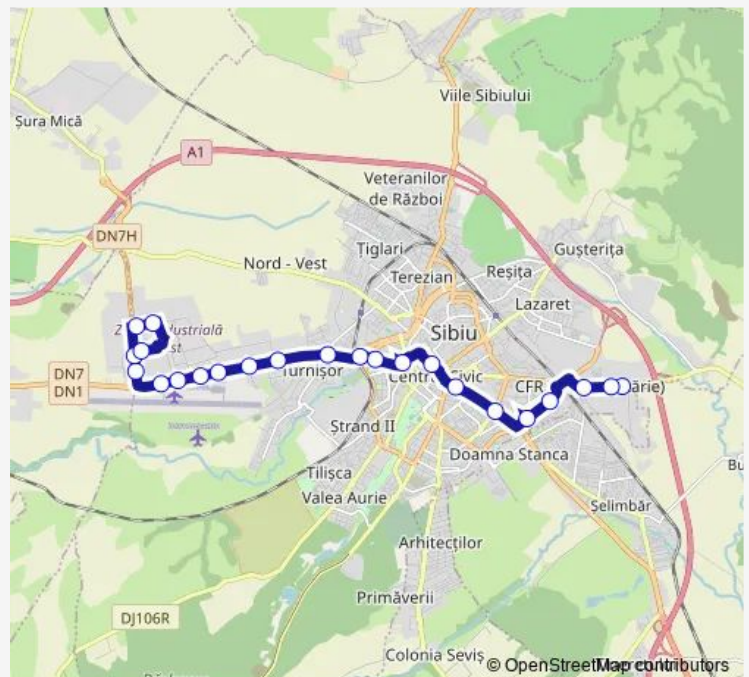

### Direction

Irmes 1 — Lyon

23 stops

[Open route schedule](#)

- Irmes 1
- Cgs
- Stefan Cel Mare 1
- Piata Vasile Aaron 1
- Liceul Energetic
- Moldoveanu
- Politie
- A. Saguna
- Mol
- Kaufland 1
- Lidl Sos. Alba Iulia 2
- Turnisor
- Ambient 1
- Simpa 2
- Vama 2
- Aeroport 2
- Sos. Alba Iulia Vest
- Rar
- Ifm - Bilstein
- SNR Rulmenti
- SC Continental

### Route schedule

Irmes 1 — Lyon

Monday	05:27-22:10
Tuesday	05:27-22:10
Wednesday	05:27-22:10
Thursday	05:27-22:10
Friday	05:27-22:10
Saturday	06:10-18:10
Sunday	06:10-18:10

### Route info

Direction: Irmes 1

Stops: 23

Trip Duration: 0 hour 32 min

112 — Irmes - Sc. Continental

Gradinita Continental

Lyon

## Route info

Direction: Lyon

Stops: 23

Trip Duration: 0 hour 35 min

112 Bus time schedules and route maps are available in an offline PDF at [busmaps.com](https://busmaps.com). Use the [busmaps.com](https://busmaps.com) website to see live bus times, train schedule or subway schedule, and step-by-step directions for all public transit in Sibiu