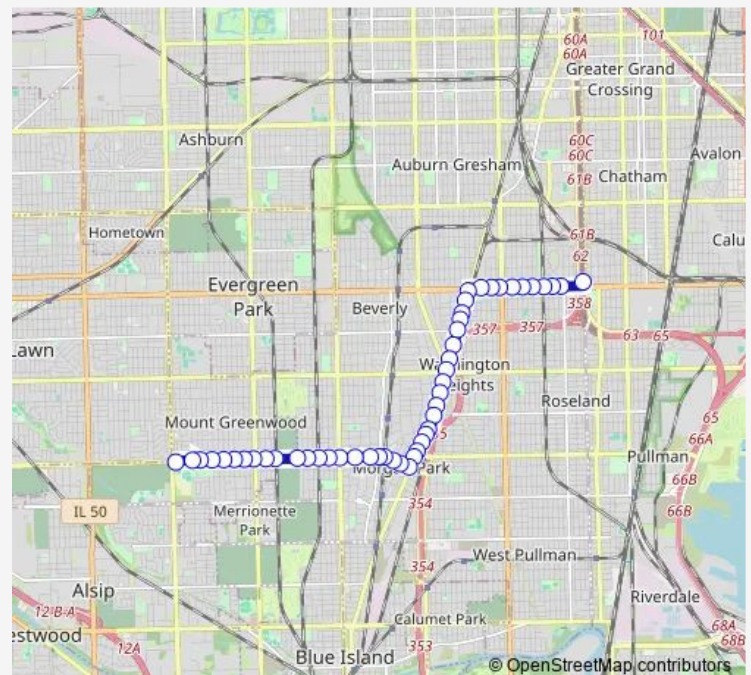

Vincennes & 95th Street

Vincennes & 96th Street

Vincennes & 97th Place

Vincennes & 98th Street

Vincennes & 99th Street

Vincennes & 100th Place

Vincennes & Winston (10100 South)

Vincennes & 103rd Street

Vincennes & 104th Street

Vincennes & 105th Street

10602 S Vincennes

Route schedule

95th Red Line Station — 111th Street & Harding Terminal

Monday 04:14-22:20

Tuesday 04:14-22:20

Wednesday 04:14-22:20

Thursday 04:14-22:20

Friday 04:14-22:20

Saturday 04:45-22:15

Sunday 04:55-22:10

Route info

Direction: 95th Red Line Station

Stops: 49

Trip Duration: 0 hour 23 min

112 — Vincennes/111th

Vincennes & 107th Street

Vincennes & 108th Place

Vincennes & 109th Street

Vincennes & Ashland

Vincennes & Chelsea Place

Vincennes & 111th Street

Vincennes & Monterey