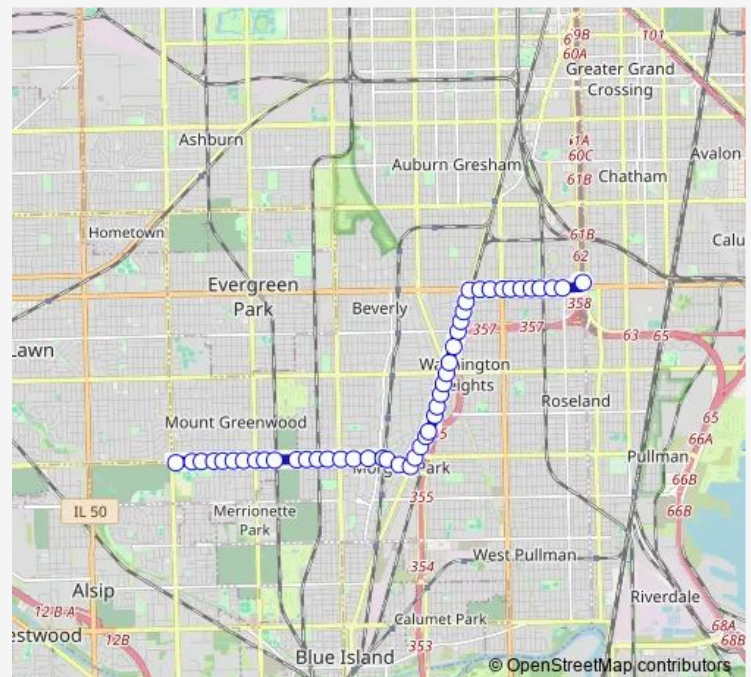

Vincennes & 95th Street

Vincennes & 96th Street

Vincennes & 97th Place

Vincennes & 98th Street

Vincennes & 99th Street

Vincennes & 100th Place

Vincennes & Winston (10100 South)

Vincennes & 103rd Street

Vincennes & 104th Street

Vincennes & 105th Street

10602 S Vincennes

Route schedule

95th Red Line Station — 111th Street & Harding Terminal

Monday 04:14-22:20

Tuesday 04:14-22:20

Wednesday 04:14-22:20

Thursday 04:14-22:20

Friday 04:14-22:20

Saturday 04:45-22:15

Sunday 04:55-22:10

Route info

Direction: 95th Red Line Station

Stops: 49

Trip Duration: 0 hour 23 min

112 — Vincennes/111th

Vincennes & 107th Street

Vincennes & 108th Place

Vincennes & 109th Street

Vincennes & Ashland

Vincennes & Chelsea Place

Vincennes & 111th Street

Vincennes & Monterey