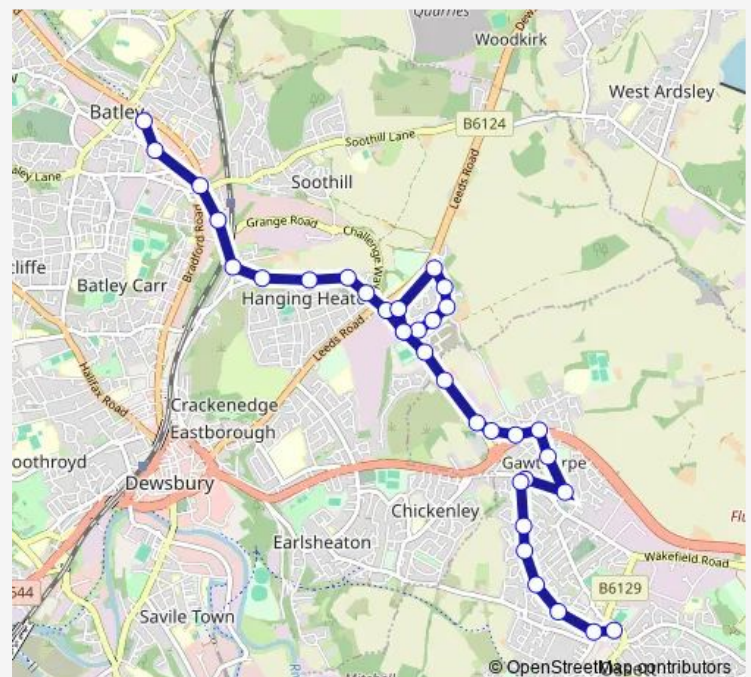

### Route schedule

Bus Station stand E — Bus Station stand F

Monday 06:15-17:30

Tuesday 06:15-17:30

Wednesday 06:15-17:30

Thursday 06:15-17:30

Friday 06:15-17:30

Saturday —

### Route info

Direction: Bus Station stand E

Stops: 34

Trip Duration: 0 hour 28 min

112 — Ossett - Batley

Pickering Lane

Gawthorpe Academy

Ossett Bypass Bridge

## Route info

Direction: Bus Station stand F

Stops: 32

Trip Duration: 0 hour 25 min

High Street Highgate St

High St Mill Lane

Mill Lane New St

Rouse Mill Lane Spurr St