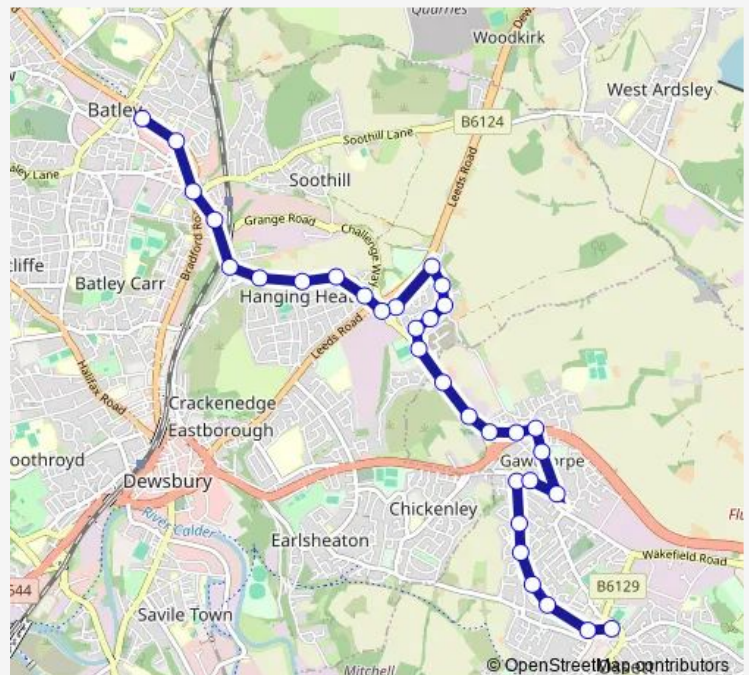

### Route schedule

Bus Station stand F — Bus Station stand F

Monday 06:45-18:00

Tuesday 06:45-18:00

Wednesday 06:45-18:00

Thursday 06:45-18:00

Friday 06:45-18:00

Saturday —

### Route info

Direction: Bus Station stand F

Stops: 32

Trip Duration: 0 hour 25 min

■ 112 — Ossett - Batley

Owl Lane

John Ormsby VC Way

Hanging Heaton WMC