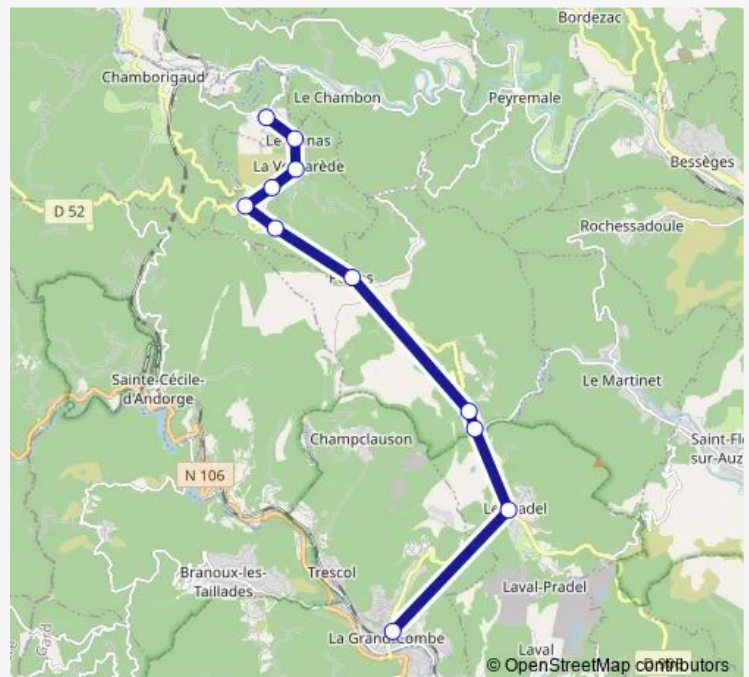

Portal

Route schedule

LA Jasse — Portal

Monday	—
Tuesday	—
Wednesday	08:13
Thursday	—
Friday	—
Saturday	07:55
Sunday	—

Route info

Direction: LA Jasse

Stops: 11

Trip Duration: 0 hour 35 min

112 — Chamborigaud - LA Grand Combe

## Direction

Portal — LA Canebiere

10 stops

[Open route schedule](#)

Portal

JEU DE Paume

Affenadou

MAS Nadal

## Route schedule

Portal — LA Canebiere

Monday	—
Tuesday	—
Wednesday	10:45
Thursday	—
Friday	—
Saturday	10:30
Sunday	—