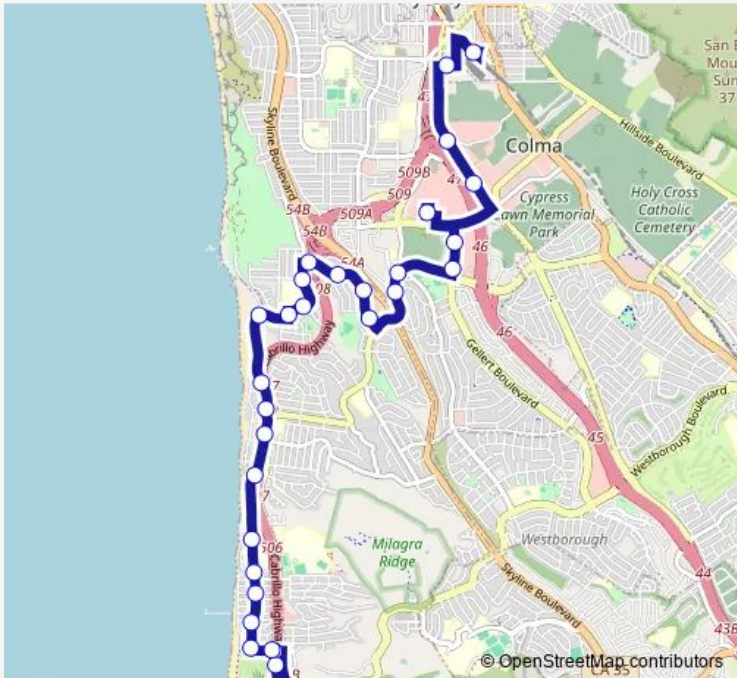

Bus 112 Sharp Park - Colma Bart

Go to website

Direction
 Colma Bart-Bay 8 — Clarendon Rd & Francisco Blvd
 29 stops
[Open route schedule](#)

- Colma Bart-Bay 8
- D St & Makibaka St
- Junipero Serra Blvd & Colma Blvd
- Junipero Serra Blvd & Serra Ctr
- Serramonte Shopping Ctr-Bay 4
- 332 Gellert Blvd
- Gellert Blvd & Hickey Blvd
- Hickey Blvd & Campus Dr
- Hickey Blvd & Saint Francis Blvd
- Gateway Dr & Hickey Blvd
- Gateway Dr & Springdale Dr
- Gateway Dr & Eastridge Cir
- Gateway Dr & Skyline Dr
- Skyline Dr & Belcrest Ave
- Skyline Dr & Arcadia Dr
- Crenshaw Dr & Skyline Dr
- Palmetto Ave & Westline Dr
- Palmetto Ave & Esplanade Ave
- Palmetto Ave & Monterey Rd
- Palmetto Ave & Manor Dr
- 700 Palmetto Ave-SF RV Resort

Route schedule
 Colma Bart-Bay 8 — Clarendon Rd & Francisco Blvd

Monday	05:43-20:43
Tuesday	05:43-20:43
Wednesday	05:43-20:43
Thursday	05:43-20:43
Friday	05:43-20:43
Saturday	08:32-19:32
Sunday	08:32-19:32

Route info
 Direction: Colma Bart-Bay 8
 Stops: 29
 Trip Duration: 0 hour 35 min

112 — Sharp Park - Colma Bart **BusMaps**

Palmetto Ave & Shoreview Ave

Palmetto Ave & Bella Vista Ave

Palmetto Ave & Santa Maria Ave

Thursday 05:18-19:18

Friday 05:18-19:18

Saturday 08:15-19:15

Sunday 08:15-19:15

Route info

Direction: Clarendon Rd & Francisco Blvd

Stops: 27

Trip Duration: 0 hour 29 min