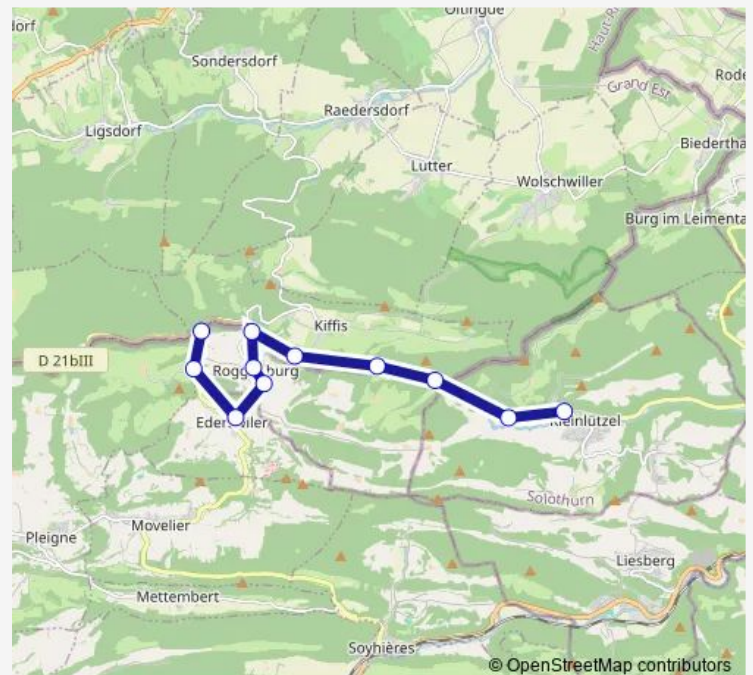

Friday 06:40

Saturday —

Sunday —

Route info

Direction: Kleinlützel, Ölibächli

Stops: 6

Trip Duration: 0 hour 8 min

Direction

Saturday —

Sunday —

Route info

Direction: Kleinlützel, Ölibächli

Stops: 6

Trip Duration: 0 hour 8 min

Direction

Roggenburg, Neumühle — Kleinlützel, Ölibächli

Stops: 11

Trip Duration: 0 hour 13 min

Direction

Kleinlützel, Ölibächli — Roggenburg, Neumühle

11 stops

[Open route schedule](#)

Kleinlützel, Ölibächli

Kleinlützel, Ziegelscheune

Route info

Direction: Kleinlützel, Ölibächli

Stops: 11

Trip Duration: 0 hour 13 min

112 Bus time schedules and route maps are available in an offline PDF at busmaps.com. Use the busmaps.com website to see live bus times, train schedule or subway schedule, and step-by-step directions for all public transit in Delemont