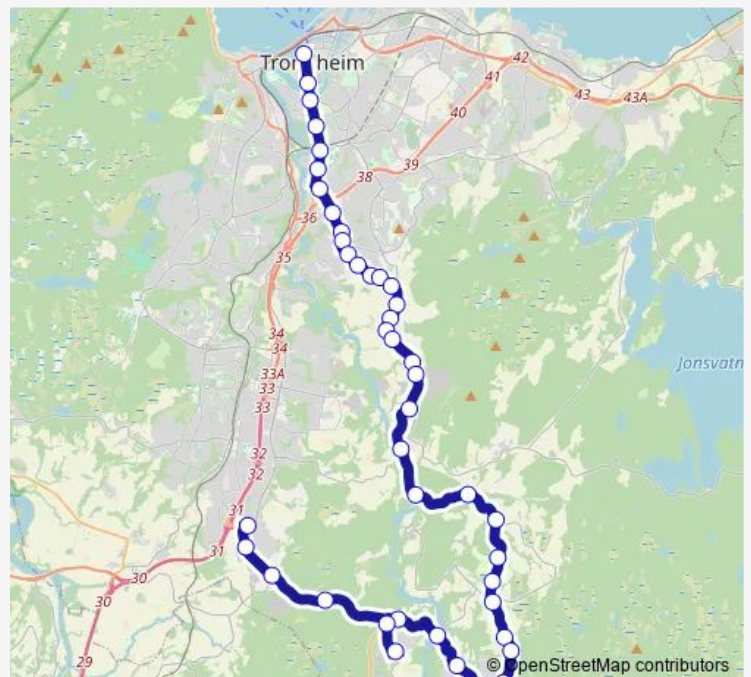

### Route schedule

Dronningens gate — Sandmoen

Monday	—
Tuesday	26:00 <sup>+1</sup>
Wednesday	26:00 <sup>+1</sup>
Thursday	26:00 <sup>+1</sup>
Friday	26:00 <sup>+1</sup>
Saturday	26:00 <sup>+1</sup>
Sunday	26:00 <sup>+1</sup>

### Route info

Direction: Dronningens gate

Stops: 43

Trip Duration: 0 hour 44 min

112 — Nattbuss Nidarvoll/Klæbu

Eklesbakken

Tiller bru

Kambru