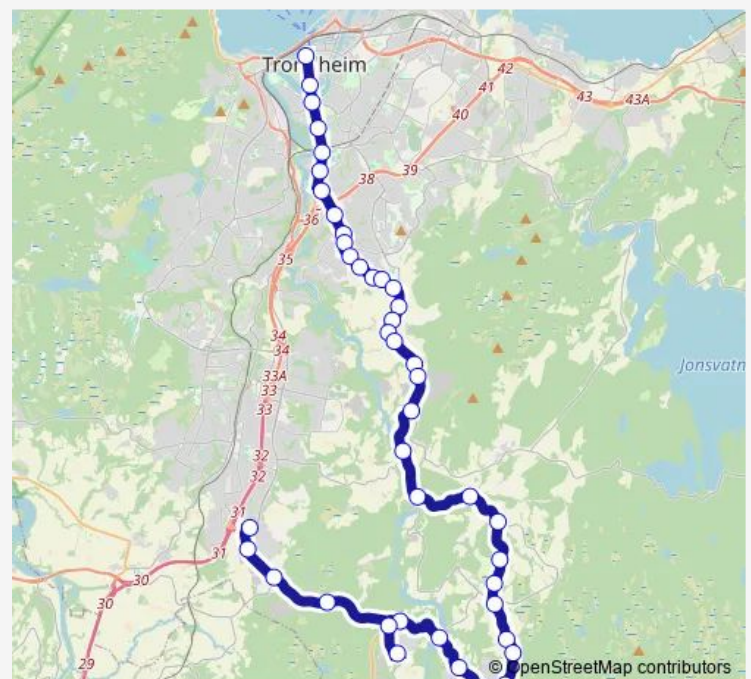

### Route schedule

Dronningens gate — Sandmoen

Monday	—
Tuesday	26:00 <sup>+1</sup>
Wednesday	26:00 <sup>+1</sup>
Thursday	26:00 <sup>+1</sup>
Friday	26:00 <sup>+1</sup>
Saturday	26:00 <sup>+1</sup>
Sunday	26:00 <sup>+1</sup>

### Route info

Direction: Dronningens gate

Stops: 43

Trip Duration: 0 hour 44 min

112 — Nattbuss Nidarvoll/Klæbu

Eklesbakken

Tiller bru

Kambru