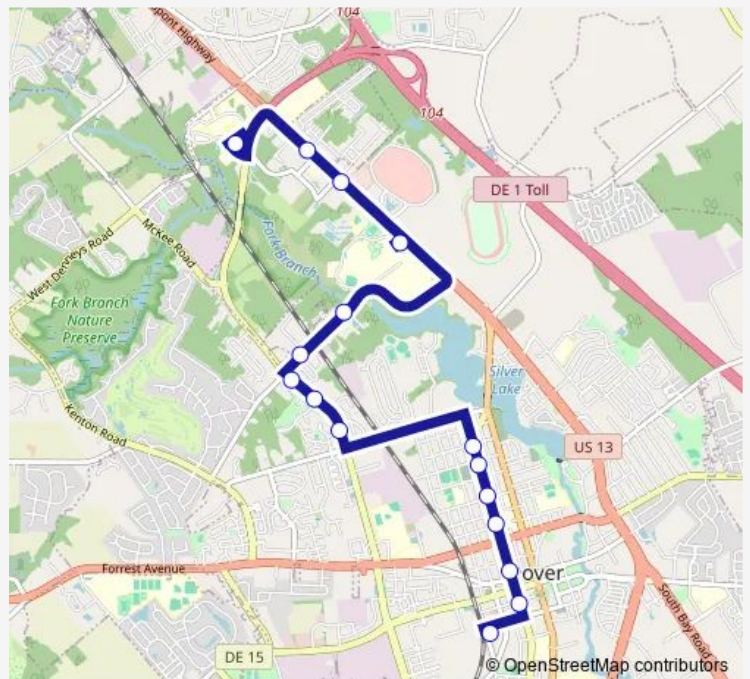

Direction
 Scarborough RD P&R — Dover Transit Center
 16 stops
[Open route schedule](#)

- Scarborough RD P&R
- US Rt13 AT KW Blvd Near Sams Club
- US RT 13 W Rustic Lane
- Delaware State University
- College RD OP Jason St
- College RD & College PK Dr
- Mckee ST @ College Rd
- Mckee RD @ OLD Forge Dr
- Mckee RD @ OP Brown St
- Governors AVE & Columbia Ave
- Governors AVE @ William St
- Governors AVE & Mary St
- Governors AVE & Fulton St
- Governors AVE & Loockerman St
- Governors AVE & Bank Ln
- Dover Transit Center

Route schedule
 Scarborough RD P&R — Dover Transit Center

Monday	06:30-21:30
Tuesday	06:30-21:30
Wednesday	06:30-21:30
Thursday	06:30-21:30
Friday	06:30-21:30
Saturday	09:00-18:00
Sunday	—

Route info
 Direction: Scarborough RD P&R
 Stops: 16
 Trip Duration: 0 hour 15 min

Direction

Dover Transit Center — Scarborough RD P&R

21 stops

[Open route schedule](#)

Dover Transit Center

Governors AVE & North St

Governors AVE & Minor St

Governors AVE & Cecil St

Saturday 09:30-17:30

Sunday —

Route info

Direction: Dover Transit Center

Stops: 21

Trip Duration: 0 hour 20 min

112 Bus time schedules and route maps are available in an offline PDF at busmaps.com. Use the busmaps.com website to see live bus times, train schedule or subway schedule, and step-by-step directions for all public transit in Dover