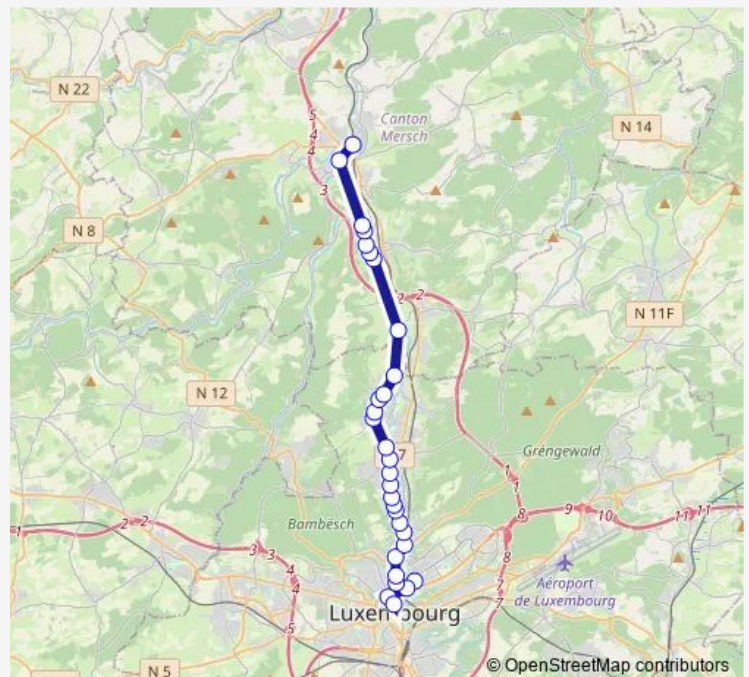

Thursday 05:05-23:35

Friday 05:05-23:35

Saturday 05:05-22:35

Sunday 07:35-22:35

Route info

Direction: Mersch, Gare quai 9

Stops: 29

Trip Duration: 0 hour 35 min

112

BusMaps

LUX Eich, Eecher Klinick

LUX Eich, Eecher Plaz

LUX Eich, Octroi

LUX Limpertsberg, Crispinus

LUX Centre, Badanstalt

LUX Centre, Fondation Pescatore

Route info

Direction: LUX Kirchberg, B.E.I.

Stops: 30

Trip Duration: 0 hour 35 min

Gosseldange, Vor Bell

Gosseldange, Kapell

Gosseldange, Rte de Schoenfels

Mersch, Maartplaz