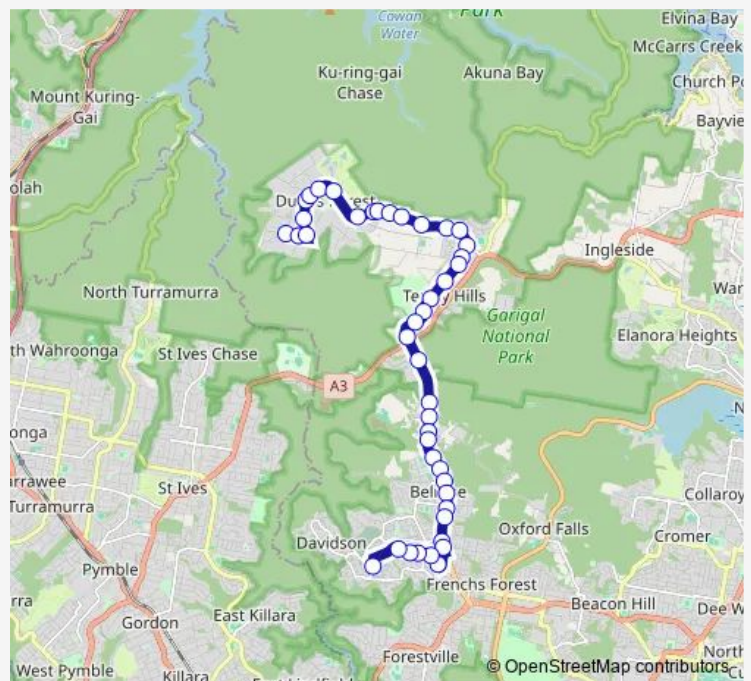

School Bus 112 Wyong Rd at Birramal Rd to Davidson Hs

[Go to website](#)

Direction

Wyong Rd At Birramal Rd — Davidson High School, Mimososa St

43 stops

[Open route schedule](#)

Wyong Rd At Birramal Rd

Wyong Rd Opp Anembo Rd

Myoora Rd Opp Terrigal Rd

Myoora Rd Opp Terrey Hills Public School

Myoora Rd Opp German International School Sydney

Myoora Rd After Aumuna Rd

Route schedule

Wyong Rd At Birramal Rd — Davidson High School, Mimososa St

Monday 07:35

Tuesday 07:35

Wednesday 07:35

Thursday 07:35

Friday —

Saturday —

Sunday —

Route info

Direction: Wyong Rd At Birramal Rd

Stops: 43

Trip Duration: 0 hour 27 min

112 — Wyong Rd at Birramal Rd to Davidson Hs

22 Myoora Rd

Myoora Rd Opp Forestville Montessori School

Myoora Rd Before Mona Vale Rd

Forest Way Opp Garigal Rd