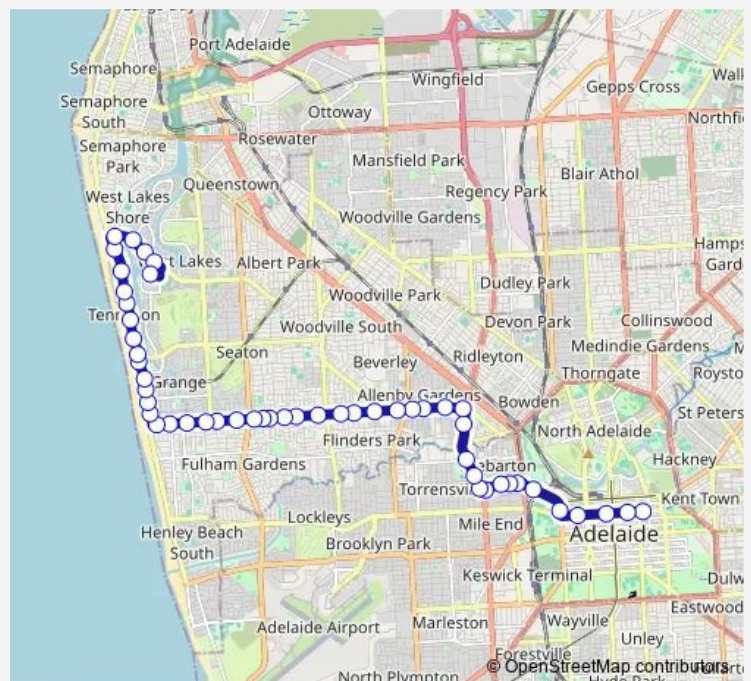

Stop 32 Military Rd - East side

Stop 31B Military Rd - East side

Stop 31A Military Rd - East side

Stop 31 Military Rd - East side

Stop 30C Military Rd - East side

Stop 30B Military Rd - East side

Stop 30A Military Rd - East side

Stop 30 Military Rd / Jetty St - East side

Stop 29D Military Rd - East side

Stop 29B Grange Rd - North side

Stop 29A Grange Rd - North side

Stop 29 Grange Rd - North side

Stop 28 Grange Rd - North side

Stop 27 Grange Rd - North side

Route schedule

Zone C West Lakes Interchange - East side — Stop B1 West Tce - East side

Monday 06:42-07:54

Tuesday 06:42-07:54

Wednesday 06:42-07:54

Thursday 06:42-07:54

Friday 06:42-07:54

Saturday —

Sunday —

Route info

Direction: Zone C West Lakes Interchange - East side

Stops: 44

Trip Duration: 0 hour 51 min

112 — West Lakes Centre Interchange to City

Stop 26 Grange Rd - North side

Stop 25 Grange Rd - North side