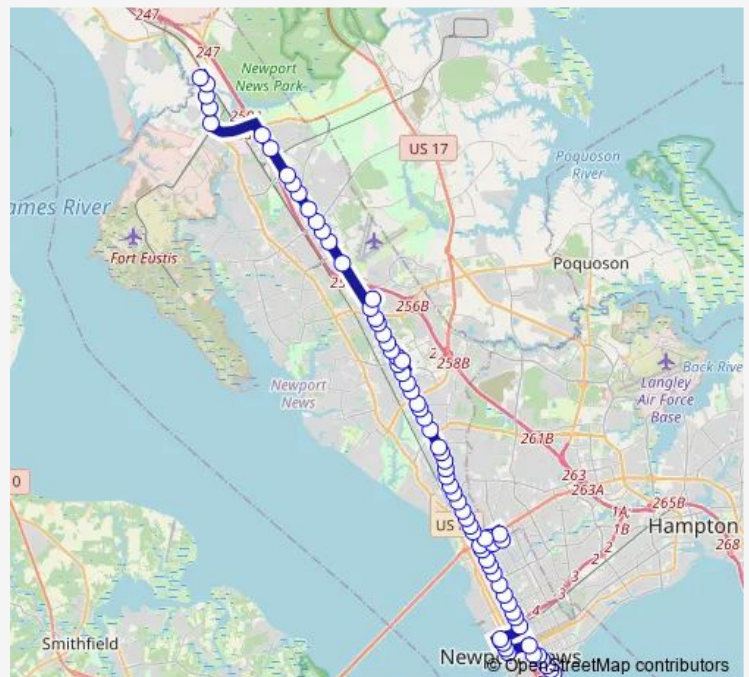

Newport News Transit Center

Jefferson & 36th

Jefferson & 41st

Jefferson & 44th

Jefferson & 49th

Jefferson & Peninsula

Jefferson & Temple

Jefferson & Boone

Jefferson & Adena

Jefferson & 74th

Jefferson & 79th

Route schedule

IVY & 6th — Elmhurst & Warwick

Monday	04:48-00:18 ⁺¹
Tuesday	04:48-00:18 ⁺¹
Wednesday	04:48-00:18 ⁺¹
Thursday	04:48-00:18 ⁺¹
Friday	04:48-00:18 ⁺¹
Saturday	05:03-23:03
Sunday	05:28-23:28

Route info

Direction: IVY & 6th

Stops: 71

Trip Duration: 1 hour 43 min

112 — 757x - Jefferson Ave

Jefferson & Mercury

Mercury & Newmarket

Marshall & 79th

79th & Orcutt

Orcutt & 81st

Mercury & Newmarket North

Jefferson & Brooke

Jefferson & Wilcox

Jefferson & North

Jefferson & Randolph

Jefferson & Warwickshire