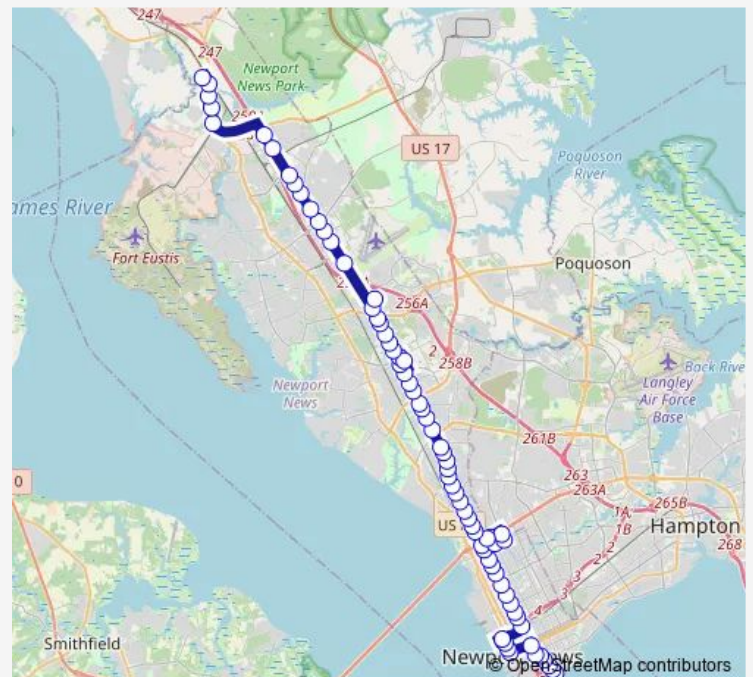

IVY & 19th

Jefferson & 20th

Jefferson & 25th

26th & Washington

Washington & 29th

Washington & 32nd

Newport News Transit Center

Jefferson & 36th

Jefferson & 79th

### Route schedule

IVY & 6th — Elmhurst & Warwick

Monday	04:48-00:18 <sup>+1</sup>
Tuesday	04:48-00:18 <sup>+1</sup>
Wednesday	04:48-00:18 <sup>+1</sup>
Thursday	04:48-00:18 <sup>+1</sup>
Friday	04:48-00:18 <sup>+1</sup>
Saturday	05:03-23:03
Sunday	05:03-23:28

### Route info

Direction: IVY & 6th

Stops: 71

Trip Duration: 1 hour 45 min

112 — 757x - Jefferson Ave

Jefferson & Mercury

Mercury & Newmarket

Marshall & 79th