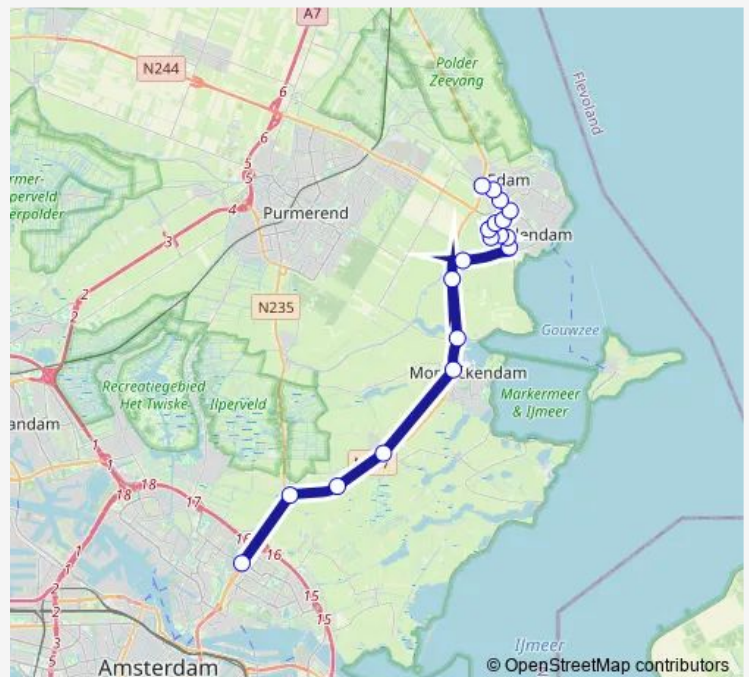

Katwoude, De Zedde

Katwoude, Lagedijk

Monnickendam, Bernhardbrug

Broek in Waterland, Broek in Waterland

Broek in Waterland, Kruisweg

Schouw, Splitsing

Amsterdam, Station Noord

Route schedule

Edam, Busstation Edam — Amsterdam, Station Noord

Monday 04:50-00:21⁺¹

Tuesday 04:50-00:21⁺¹

Wednesday 04:50-00:21⁺¹

Thursday 04:50-00:21⁺¹

Friday 04:50-00:21⁺¹

Saturday 06:52-00:21⁺¹

Sunday 06:52-00:21⁺¹

Route info

Direction: Edam, Busstation Edam

Stops: 17

Trip Duration: 0 hour 28 min

112 — Amsterdam Noord via Volendam - Edam

Direction

Amsterdam, Station Noord — Edam, Busstation Edam

19 stops

[Open route schedule](#)

Amsterdam, Station Noord

Schouw, Splitsing

Broek in Waterland, Kruisweg

Broek in Waterland, Broek in Waterland

Monnickendam, Bernhardbrug

Katwoude, Lagedijk

Katwoude, De Zedde