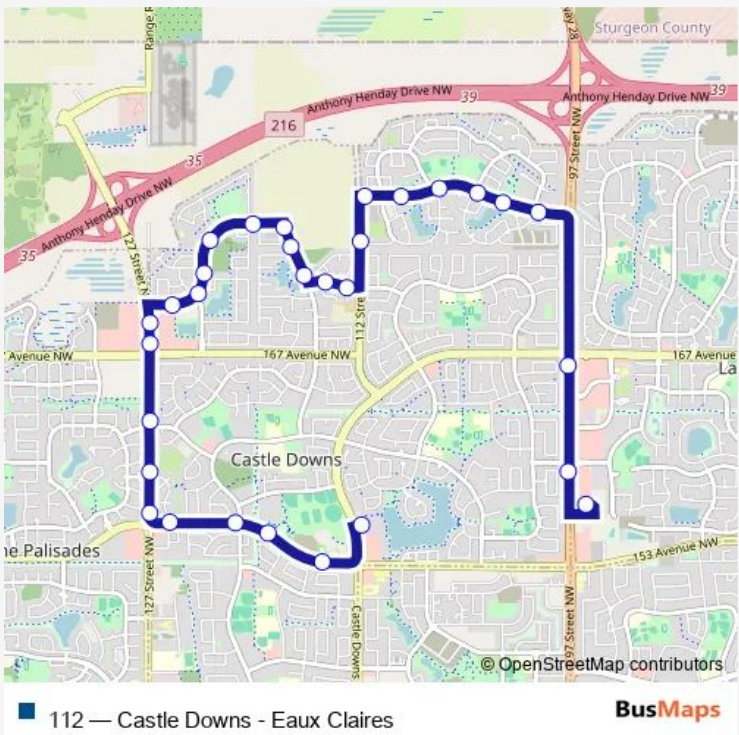

Bus 112 Castle Downs - Eaux Claires

[Go to website](#)

Direction
 Eaux Claires Transit Centre Bay L — Castle Downs Transit Centre Bay A
 28 stops
[Open route schedule](#)

- Eaux Claires Transit Centre Bay L
- 97 Street & 160 Avenue
- 97 Street & 165 Avenue
- 97 Street & 167 Avenue
- 97 Street & 176 Avenue
- 99 Street & 176 Avenue
- 102 Street & 176 Avenue
- 104 Street & 176 Avenue
- 107 Street & 176 Avenue
- 110 Street & 176 Avenue
- 113 Street & 171 Avenue
- 114 Street & 171 Avenue
- 115 Street & 172 Avenue
- 115 Street & 174 Avenue
- 120 Street & 175 Avenue
- 122 Street & Rapperswill Drive
- Rapperswill Drive & 173 Avenue
- 123 Street & Rapperswill Drive
- 125 Street & Rapperswill Drive
- 127 Street & Rapperswill Drive
- 127 Street & 169 Avenue

Route info
 Direction: Eaux Claires Transit Centre Bay L
 Stops: 28
 Trip Duration: 0 hour 30 min

127 Street & 167 Avenue

127 Street & 161 Avenue

127 Street & 158 Avenue

126 Street & 153 Avenue

121 Street & 153 Avenue

Castle Downs Road & 153 Avenue

Castle Downs Transit Centre Bay A

Direction

Castle Downs Transit Centre Bay A — Eaux Claires Transit Centre Bay L

30 stops

[Open route schedule](#)

Castle Downs Transit Centre Bay A

Sunday 09:55-18:55

Route info

Direction: Castle Downs Transit Centre Bay A

Stops: 30

Trip Duration: 0 hour 20 min

104 Street & 176 Avenue

102 Street & 176 Avenue

99 Street & 176 Avenue