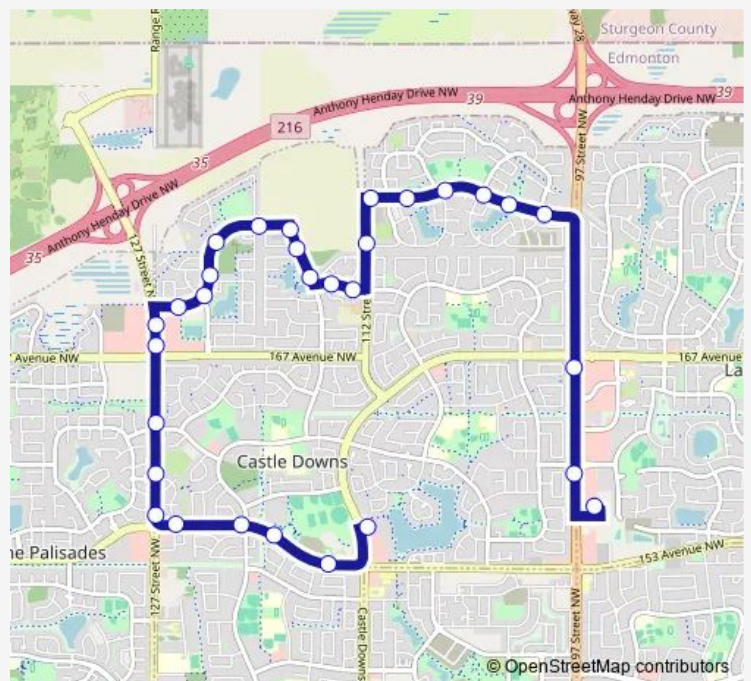

110 Street & 176 Avenue

113 Street & 171 Avenue

114 Street & 171 Avenue

115 Street & 172 Avenue

115 Street & 174 Avenue

120 Street & 175 Avenue

122 Street & Rapperswill Drive

Rapperswill Drive & 173 Avenue

123 Street & Rapperswill Drive

125 Street & Rapperswill Drive

127 Street & Rapperswill Drive

127 Street & 169 Avenue

Route schedule

Eaux Claires Transit Centre Bay L — Castle Downs Transit Centre Bay A

Monday	05:50-21:30
Tuesday	05:50-21:30
Wednesday	05:50-21:30
Thursday	05:50-21:30
Friday	05:50-21:30
Saturday	07:54-18:54
Sunday	09:52-18:53

Route info

Direction: Eaux Claires Transit Centre Bay L

Stops: 28

Trip Duration: 0 hour 22 min

112 — Castle Downs - Eaux Claires

127 Street & 167 Avenue

127 Street & 161 Avenue

127 Street & 158 Avenue

126 Street & 153 Avenue

121 Street & 153 Avenue

Castle Downs Road & 153 Avenue

Castle Downs Transit Centre Bay A

Direction

Castle Downs Transit Centre Bay A — Eaux Claires Transit Centre Bay L

30 stops

[Open route schedule](#)