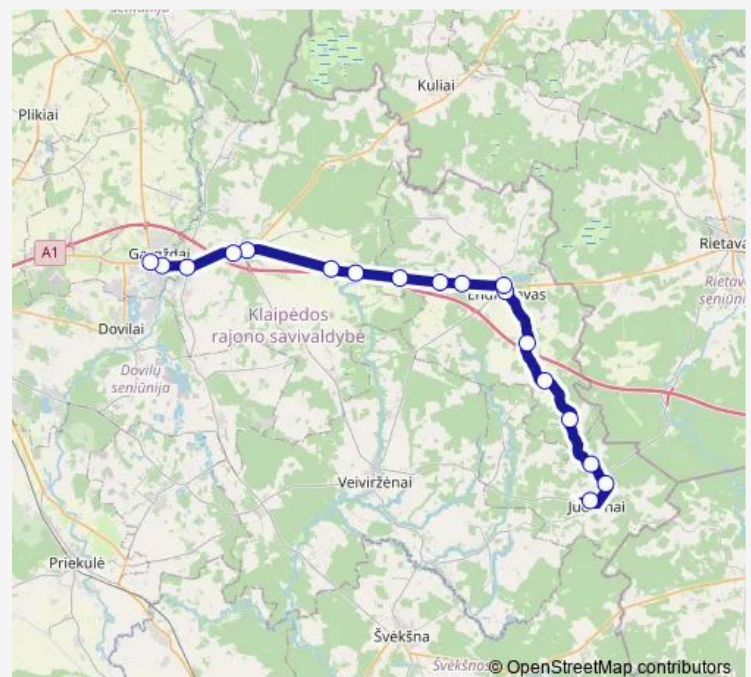

Route schedule

Judrėnai — Gargždų As

Monday	07:00-18:15
Tuesday	07:00-18:15
Wednesday	07:00-18:15
Thursday	07:00-18:15
Friday	07:00-18:15
Saturday	11:45
Sunday	11:45

Route info

Direction: Judrėnai

Stops: 18

Trip Duration: 0 hour 49 min

112 — Gargždai - Antkoptis - Judrėnai

Direction

Gargždų As — Judrėnai

17 stops

[Open route schedule](#)

Gargždų As

Gargždai