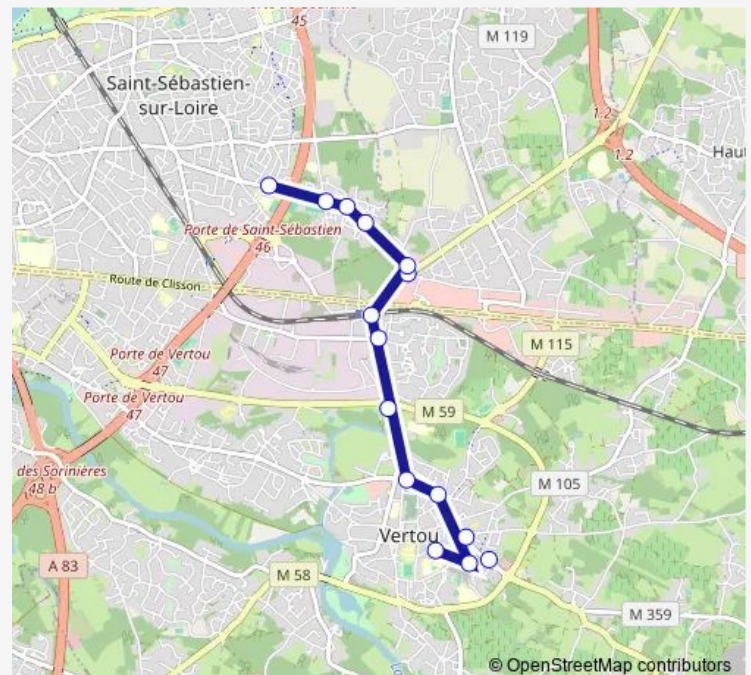

### Route schedule

St-Blaise — Profondine

Monday 17:00

Tuesday 17:00

Wednesday —

Thursday 17:00

Friday 17:00

Saturday —

### Route info

Direction: St-Blaise

Stops: 15

Trip Duration: 0 hour 14 min