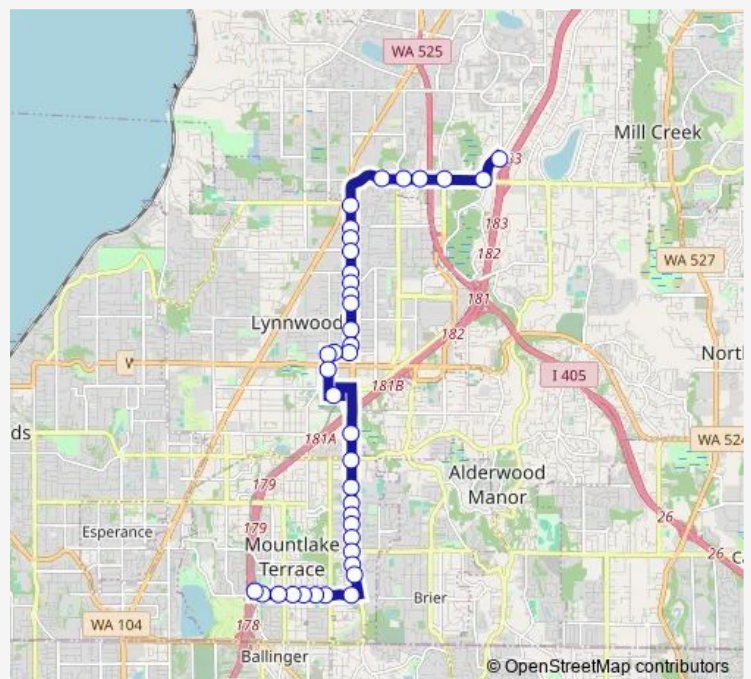

44th Ave W & 180th St Sw

44th Ave W & 181st Pl Sw

44th Ave W & 183rd Pl Sw

44th Ave W & 186th St Sw

44th Ave W & 189th Pl Sw

44th Ave W & 192nd Pl Sw

194th St SW & 44th Ave W

194th St SW & 46th Ave W

48th Ave W & 194th St Sw

48th Ave W & 196th St Sw

Lynnwood City Center Station Bay B2

Route schedule

Ash Way Park & Ride Bay 3 — Mountlake Terrace Station Bay 1

Monday	05:01-22:00
Tuesday	05:01-22:00
Wednesday	05:01-22:00
Thursday	05:01-22:00
Friday	05:01-22:00
Saturday	06:54-20:52
Sunday	06:54-20:53

Route info

Direction: Ash Way Park & Ride Bay 3

Stops: 39

Trip Duration: 0 hour 32 min

112 — Mountlake Terrace Station - Ash Way P&R

44th Ave W & 20800 Block

44th Ave W & 212th St Sw

44th Ave W & Hawk Way

236th St SW & 48th Ave W

236th St SW & 50th Ave W

236th St SW & 52nd Ave W

236th St SW & 54th Ave W

236th St SW & 56th Ave W

236th St SW & Van Ry Blvd

Mountlake Terrace Station Bay 1

Direction