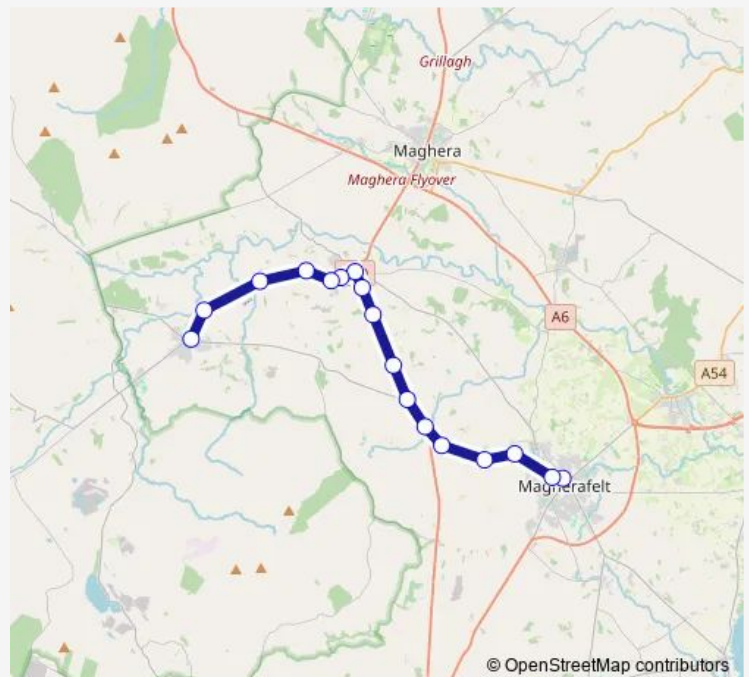

Hegartys Hill

Motalee Bridge

Hegartys Hill

Desertmartin

Bradleys Cnr

Quarry Rd

Killtoney Rd

Millbrook Service Station

Magherafelt Buscentre — Draperstown

Monday	06:30-17:40
Tuesday	06:30-17:40
Wednesday	06:30-17:40
Thursday	06:30-17:40
Friday	06:30-17:40
Saturday	10:05-16:05
Sunday	—

Route info

Direction: Magherafelt Buscentre

Stops: 17

Trip Duration: 0 hour 26 min