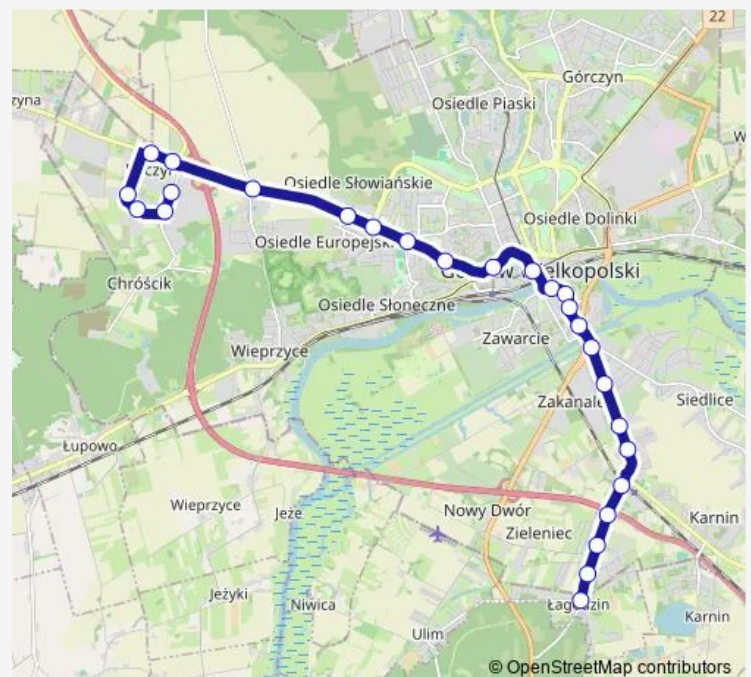

Graniczna

### Route schedule

Tpv — Łagodzin

Monday	14:14
Tuesday	14:14
Wednesday	14:14
Thursday	14:14
Friday	14:14
Saturday	14:14
Sunday	14:14

### Route info

Direction: Tpv

Stops: 26

Trip Duration: 0 hour 46 min

Zieleniecka

Zuchów

Willowa

Osadnicza