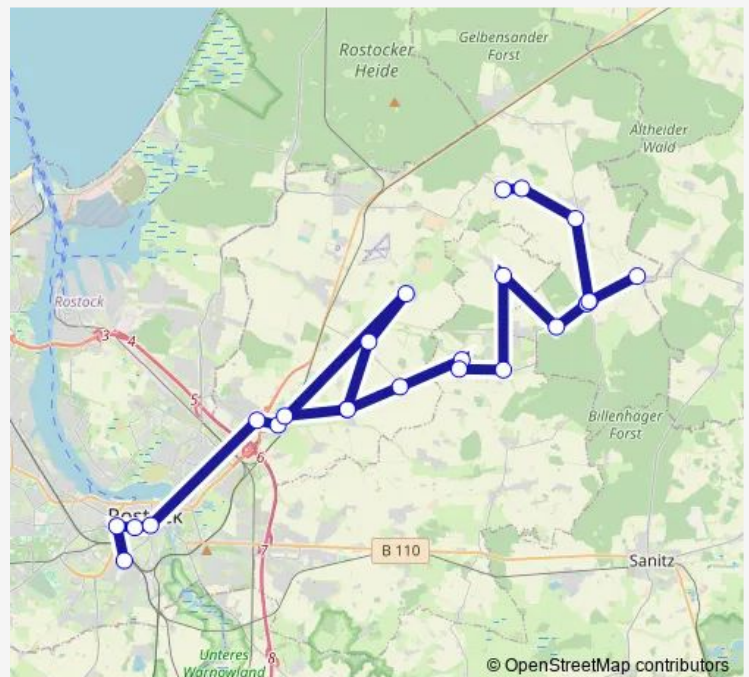

Broderstorf Schule Carbäk

Groß Lüsewitz, Abzweig

Sanitz, Gymnasium

### Route schedule

Rothbeck — Sanitz, Gymnasium

Monday 13:11

Tuesday 13:11

Wednesday 13:11

Thursday 13:11

Friday 13:11

Saturday —

### Route info

Direction: Rothbeck

Stops: 7

Trip Duration: 0 hour 25 min

## Direction

Rostock, Zob — Mandelshagen, Baumkarte

15 stops

[Open route schedule](#)

Rostock, Zob

Rostock, Deutsche Med-Platz

Rostock, Am Rosengarten

Rostock, Steintor / Ihk