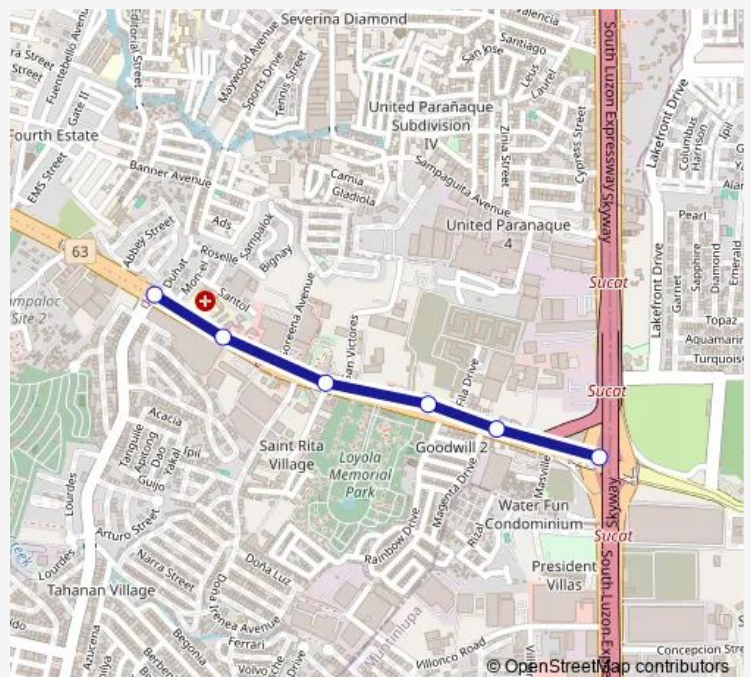

Bus BF Homes Paranaque Sucat Ssh

[Go to website](#)

Direction

Dr A. Santos Ave, Parañaque City, Manila — Dr A. Santos Ave / President's Ave Intersection, Parañaque City, Manila

6 stops

[Open route schedule](#)

Dr A. Santos Ave / President's Ave Intersection, Parañaque City, Manila

Route schedule

Dr A. Santos Ave, Parañaque City, Manila — Dr A. Santos Ave / President's Ave Intersection, Parañaque City, Manila

Monday	00:00
Tuesday	00:00
Wednesday	00:00
Thursday	00:00
Friday	00:00
Saturday	00:00
Sunday	00:00

Route info

Direction: Dr A. Santos Ave, Parañaque City, Manila

Stops: 6

Trip Duration: 0 hour 7 min

BF Homes Paranaque Sucat Ssh

BusMaps

Direction

Dr A. Santos Ave / President's Ave Intersection, Parañaque City, Manila — Dr A. Santos Ave, Parañaque City, Manila

Monday	00:00
Tuesday	00:00
Wednesday	00:00
Thursday	00:00
Friday	00:00
Saturday	00:00
Sunday	00:00

Route info

Direction: Dr A. Santos Ave / President's Ave Intersection, Parañaque City, Manila

Stops: 5

Trip Duration: 0 hour 7 min