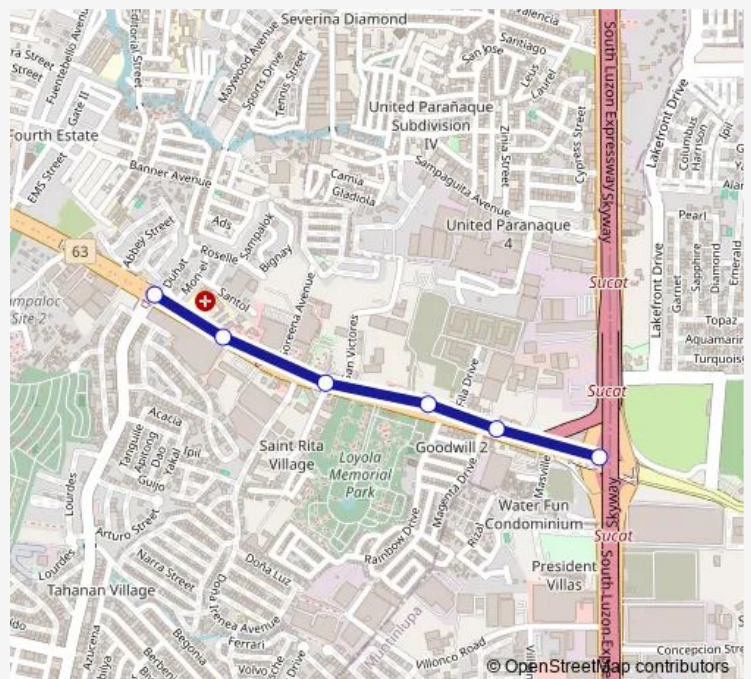

Dr A. Santos Ave / President's Ave Intersection, Paranaque City, Manila

Route schedule

Dr A. Santos Ave, Paranaque City, Manila — Dr A. Santos Ave / President's Ave Intersection, Paranaque City, Manila

Monday 00:00

Tuesday 00:00

Wednesday 00:00

Thursday 00:00

Friday 00:00

Saturday 00:00

Sunday 00:00

Route info

Direction: Dr A. Santos Ave, Paranaque City, Manila

Stops: 6

Trip Duration: 0 hour 7 min

BF Homes Paranaque Sucat Ssh

Direction

Dr A. Santos Ave / President's Ave Intersection, Parañaque City, Manila — Dr A. Santos Ave, Parañaque City, Manila

5 stops

[Open route schedule](#)

Thursday 00:00

Friday 00:00

Saturday 00:00

Sunday 00:00

Route info

Direction: Dr A. Santos Ave / President's Ave Intersection, Parañaque City, Manila

Stops: 5

Trip Duration: 0 hour 7 min