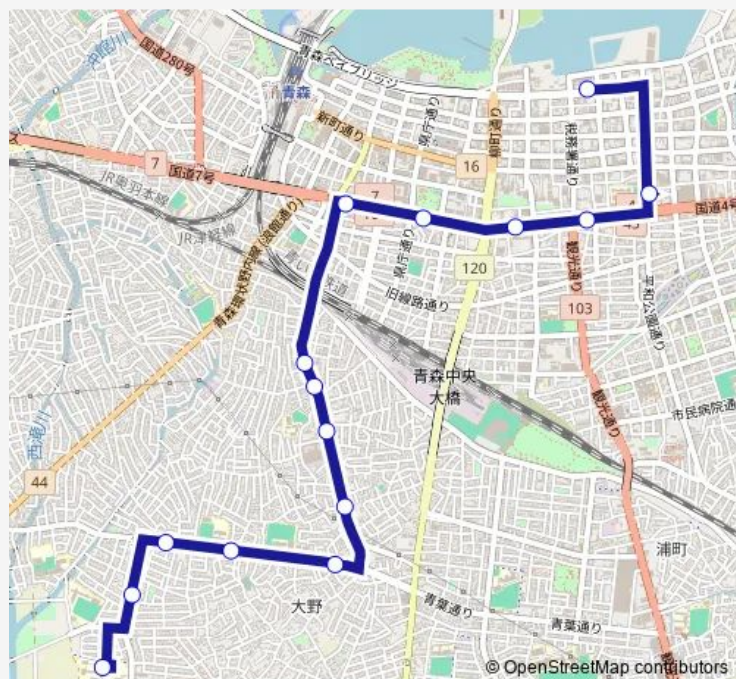

金沢

南高校通り

南高校前

### Route schedule

しあわせプラザ前 — 南高校前

Monday 13:20

Tuesday 13:20

Wednesday 13:20

Thursday 13:20

Friday 13:20

Saturday 09:12-17:23

### Route info

Direction: しあわせプラザ前

Stops: 15

Trip Duration: 0 hour 32 min

M42 旭町通り線

M42 旭町通り線 Bus time schedules and route maps are available in an offline PDF at [busmaps.com](https://busmaps.com). Use the [busmaps.com](https://busmaps.com) website to see live bus times, train schedule or subway schedule, and step-by-step directions for all public transit in Aomori