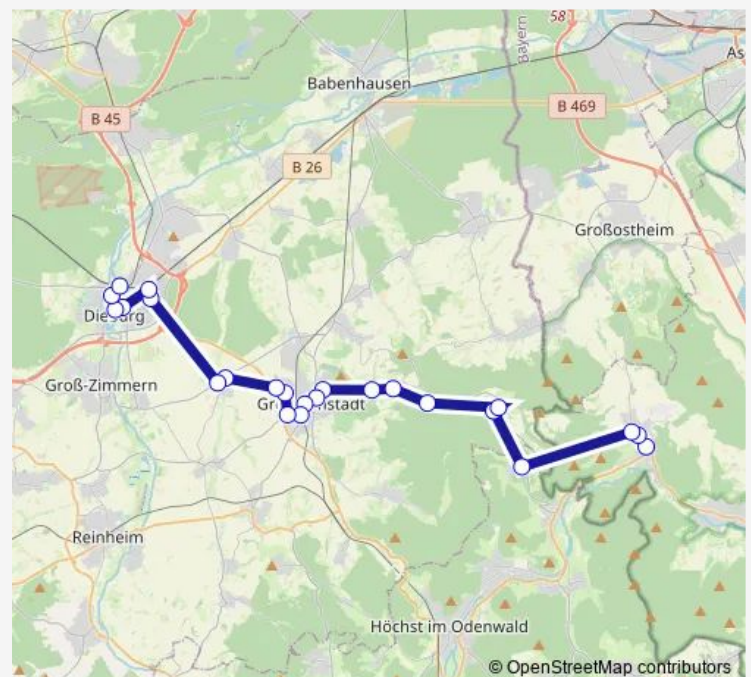

### Route schedule

Dieburg Bahnhof — Mömlingen, Schöne Aussicht

Monday 05:07-19:07

Tuesday 05:07-19:07

Wednesday 05:07-19:07

Thursday 05:07-19:07

Friday 05:07-01:07<sup>+1</sup>

Saturday 09:07-01:07<sup>+1</sup>

### Route info

Direction: Dieburg Bahnhof

Stops: 25

Trip Duration: 0 hour 53 min

■ GU2

BusMaps

Breuberg-Wald-Amorbach An der alten Brücke

Mömlingen, Sportplatz