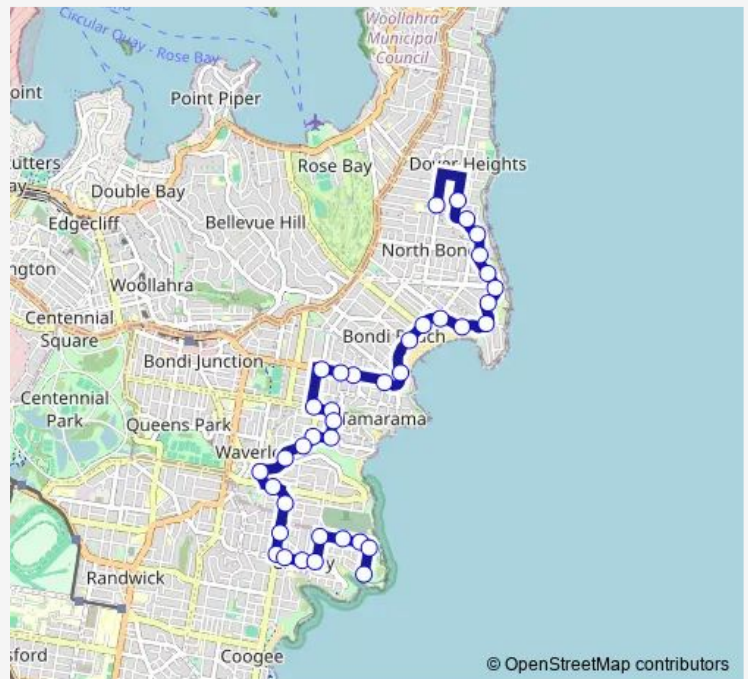

North Bondi Beach, Campbell Pde

Campbell Pde Opp Bondi Beach Public School

Campbell Pde Opp Curlewis St

Bondi Beach, Campbell Pde, Stand A

South Bondi Beach, Campbell Pde

Bondi Rd At Dudley St

Bondi Rd Opp Castlefield St

Bondi Rd At Imperial Av

Bondi Rd Opp Wellington St

Birrell St At Watson St

Birrell St At Tasman St

Route schedule

Rose Bay Secondary College, Stand 2, Hardy St — Burrows Park, Ocean St

Monday	15:20
Tuesday	14:15
Wednesday	15:20
Thursday	15:20
Friday	15:20
Saturday	—
Sunday	—

Route info

Direction: Rose Bay Secondary College, Stand 2, Hardy St

Stops: 38

Trip Duration: 0 hour 36 min

713e — Rose Bay Secondary College to Clovelly (Ocean St) **BusMaps**

Alfred St Opp Belgrave St

Alfred St At Hewlett St

Hewlett St At Murray St

Murray St Opp The Sydney Clinic

Murray St At Bronte Rd

Leichhardt St At Bronte Rd

Macpherson St At Lugar St

Clovelly Public School, Arden St

Arden St At Burnie St

Arden St At Clovelly Rd