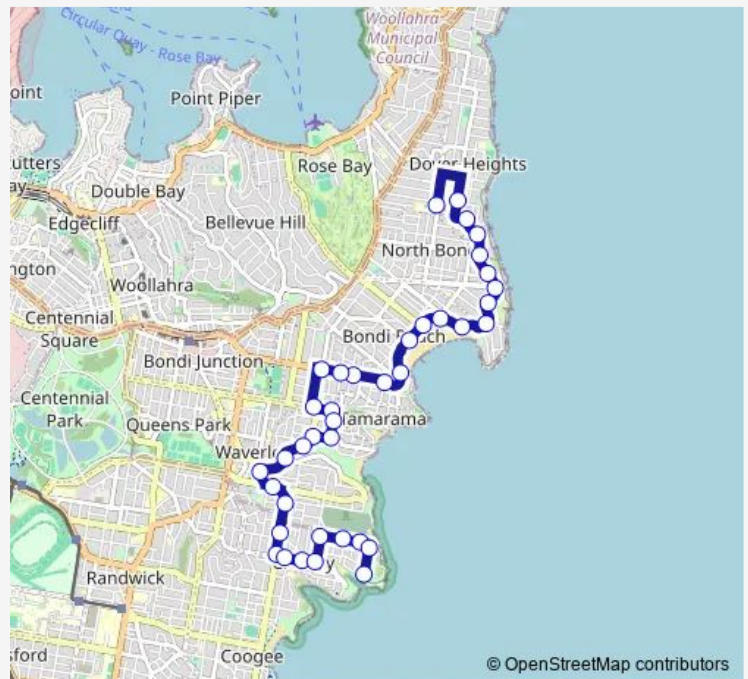

Rose Bay Secondary College, Stand 2, Hardy St — Burrows Park, Ocean St

Monday	15:20
Tuesday	14:15
Wednesday	15:20
Thursday	15:20
Friday	15:20
Saturday	—
Sunday	—

**Route info**

Direction: Rose Bay Secondary College, Stand 2, Hardy St

Stops: 38

Trip Duration: 0 hour 36 min

713e — Rose Bay Secondary College to Clovelly (Ocean St) **BusMaps**

Alfred St Opp Belgrave St

Alfred St At Hewlett St

Hewlett St At Murray St

Murray St Opp The Sydney Clinic

Murray St At Bronte Rd

Leichhardt St At Bronte Rd

Macpherson St At Lugar St

Clovelly Public School, Arden St

Arden St At Burnie St

Arden St At Clovelly Rd

Clovelly Rd At Beach St

Clovelly Rd Opp Mundarraah St

Clovelly Rd At Keith St

Keith St At Boundary St

Waverley Cemetery, Boundary St

Boundary St Opp Northumberland St

Clovelly Bowling Club, Ocean St

Burrows Park, Ocean St

713e School Bus time schedules and route maps are available in an offline PDF at [busmaps.com](https://busmaps.com). Use the [busmaps.com](https://busmaps.com) website to see live bus times, train schedule or subway schedule, and step-by-step directions for all public transit in Sydney