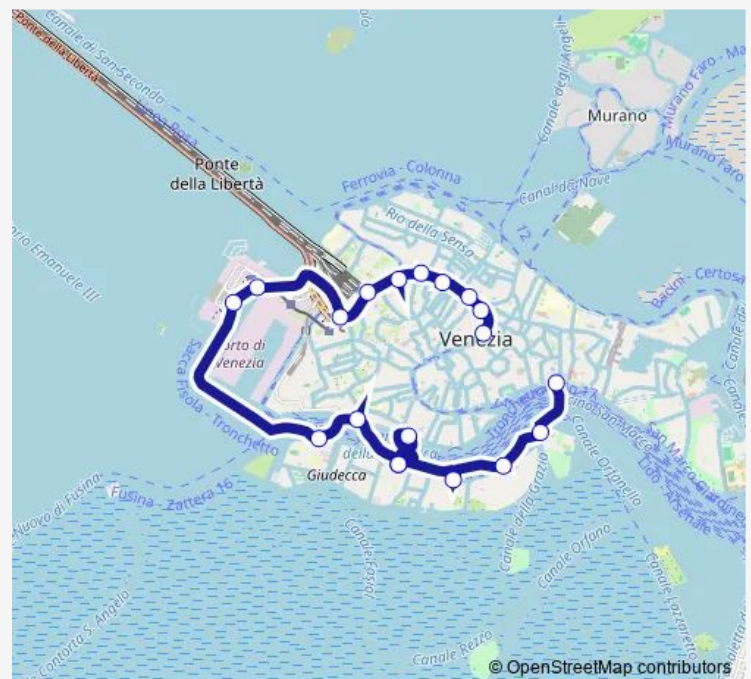

S. Marco-San Zaccaria B

Route schedule

Rialto C — S. Marco-San Zaccaria B

| | |
|-----------|---------------------------|
| Monday | 03:34-02:34 ⁺¹ |
| Tuesday | 03:34-02:34 ⁺¹ |
| Wednesday | 03:34-02:34 ⁺¹ |
| Thursday | 03:34-02:34 ⁺¹ |
| Friday | 03:34-02:34 ⁺¹ |
| Saturday | 03:34-02:34 ⁺¹ |
| Sunday | 03:34-02:34 ⁺¹ |

Route info

Direction: Rialto C

Stops: 19

Trip Duration: 0 hour 53 min

N — Rialto C - S. Marco-San Zaccaria B

Direction

S. Marco-San Zaccaria B — P.le Roma F

12 stops