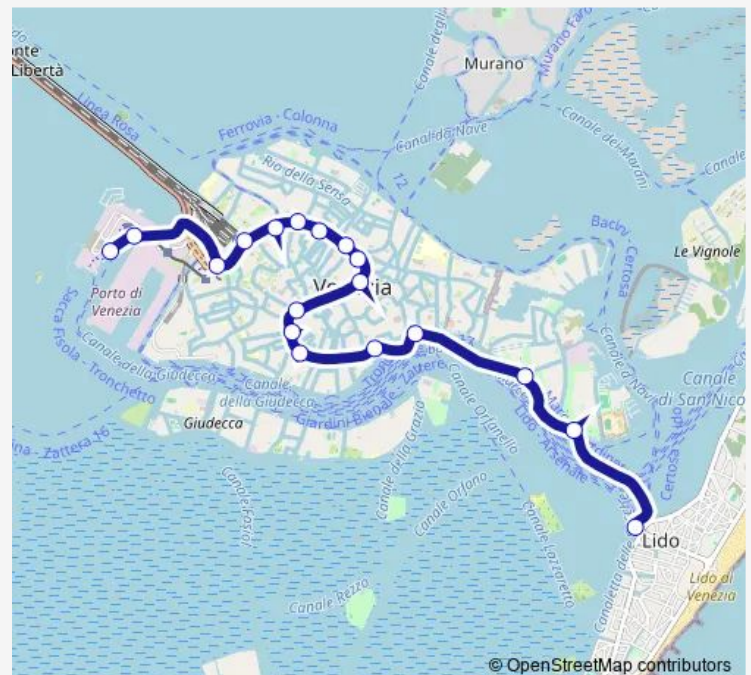

Accademia A

S. Marco Vallaresso B

S. Marco-San Zaccaria F

Giardini B

S.Elena-Stadio Penzo C

Lido S.M.E. D

### Route schedule

Tronchetto B — Lido S.M.E. D

Monday	03:30-02:30 <sup>+1</sup>
Tuesday	03:30-02:30 <sup>+1</sup>
Wednesday	03:30-02:30 <sup>+1</sup>
Thursday	03:30-02:30 <sup>+1</sup>
Friday	03:30-02:30 <sup>+1</sup>
Saturday	03:30-02:30 <sup>+1</sup>
Sunday	03:30-02:30 <sup>+1</sup>

### Route info

Direction: Tronchetto B

Stops: 18

Trip Duration: 0 hour 56 min

N — Lido S.M.E. D - S. Marco-San Zaccaria D

## Route info

Direction: Lido S.M.E. D

Stops: 18

Trip Duration: 0 hour 56 min