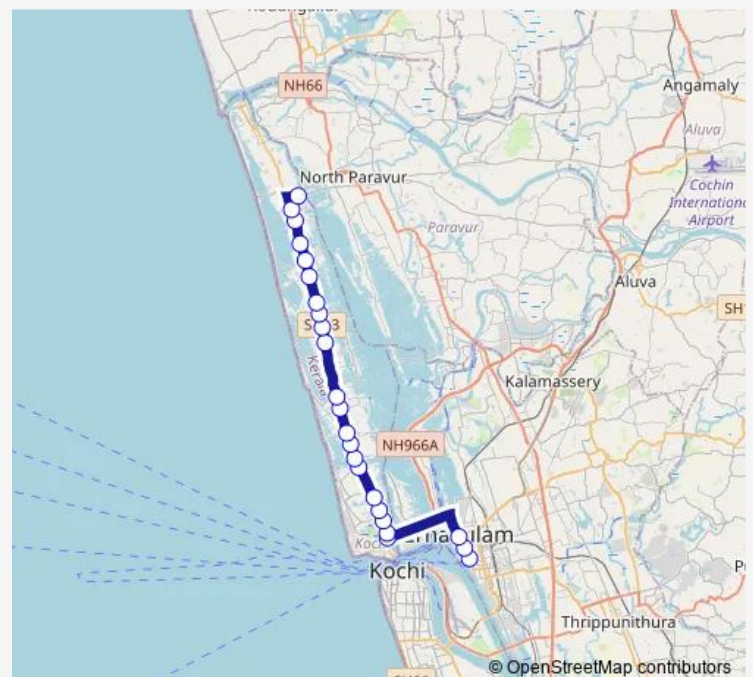

Thursday 06:00

Friday 06:00

Saturday 06:00

Sunday 06:00

Route info

Direction: Ernakulam Boat Jetty

Stops: 24

Trip Duration: 1 hour 9 min

Cherai ↔ Ernakulam Boat Jetty

Ramavarma

Gowreeswaram

Palli

Direction

Palli — Ernakulam Boat Jetty

20 stops

[Open route schedule](#)