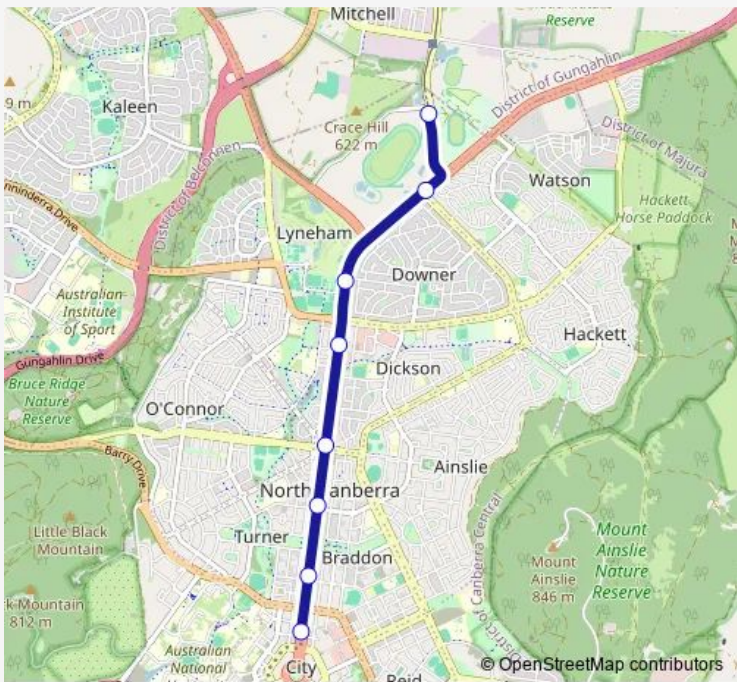

Tram X2 Epic - Alinga Street

[Go to website](#)

Direction
 Alinga Street Platform 2 — Epic and Racecourse Platform 2
 8 stops
[Open route schedule](#)

- Alinga Street Platform 2
- Elouera Street Platform 2
- Ipima Street Platform 2
- Macarthur Avenue Platform 2
- Dickson Platform 2
- Swinden Street Platform 2
- Phillip Avenue Platform 2
- Epic and Racecourse Platform 2

Route info
 Direction: Alinga Street Platform 2
 Stops: 8
 Trip Duration: 0 hour 12 min

Direction

Epic and Racecourse Platform 1 — Alinga Street Platform 2

8 stops

[Open route schedule](#)

Epic and Racecourse Platform 1

Phillip Avenue Platform 1

Swinden Street Platform 1

Dickson Platform 1

Macarthur Avenue Platform 1

Ipima Street Platform 1

Elouera Street Platform 1

Alinga Street Platform 2

Route schedule

Route info

Direction: Epic and Racecourse Platform 1

Stops: 8

Trip Duration: 0 hour 13 min

X2 Tram time schedules and route maps are available in an offline PDF at busmaps.com. Use the busmaps.com website to see live bus times, train schedule or subway schedule, and step-by-step directions for all public transit in Canberra