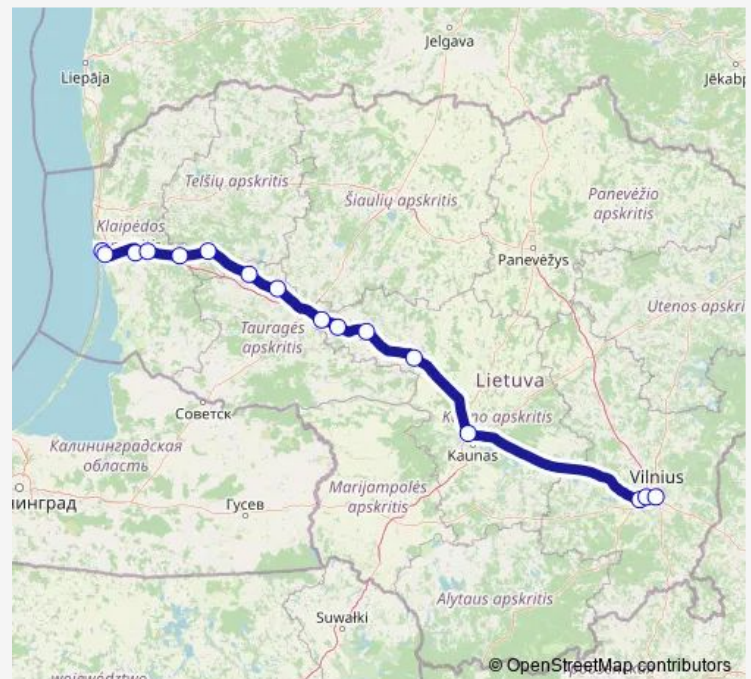

Tuesday 05:40

Wednesday 05:40

Thursday 05:40

Friday 05:40

Saturday 05:40

Sunday 05:40

Route info

Direction: Klaipėdos autobusų stotis

Stops: 16

Trip Duration: 4 hour 30 min

■ M-426 — Klaipėda-Vilnius

BusMaps

M-426 Bus time schedules and route maps are available in an offline PDF at busmaps.com. Use the busmaps.com website to see live bus times, train schedule or subway schedule, and step-by-step directions for all public transit in Vilnius