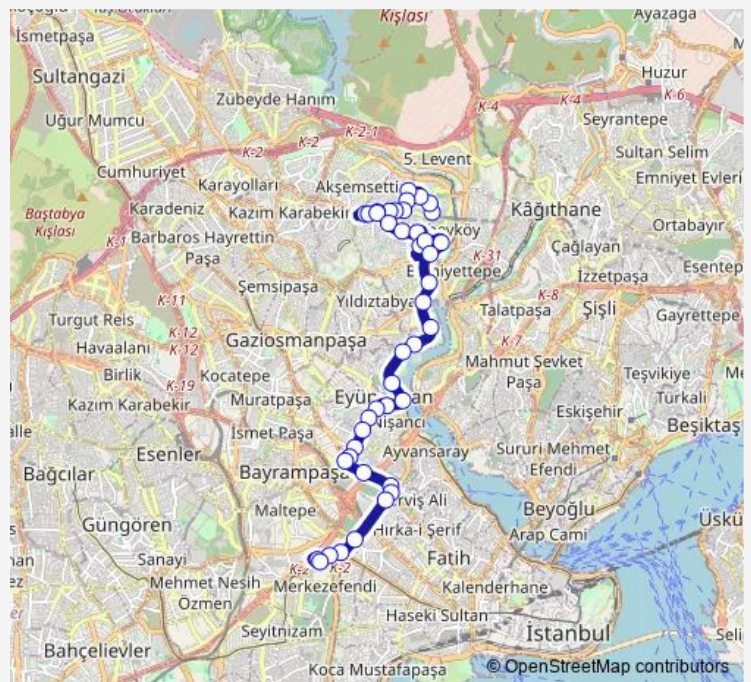

Thursday 07:10

Friday 07:10

Saturday 07:10

Sunday 07:10

Route info

Direction: İmar Bloklari

Stops: 42

Trip Duration: 0 hour 38 min

■ Topkapi-Alibeyköy-İmar Bloklari — Karayollari-İ.H.L - Alibeyköy - Eyüp - Edirnekapi -Topkapi

Çeltik

Eyüp Hastanesi

Bahariye

Teleferik Pierreloti

Eyüp İskelesi

Eyüp Sultan Zalpaşa

Eyüp Sultan

Thursday 06:30

Friday 06:30

Saturday 06:30

Sunday 06:30

Route info

Direction: Panorama 1453

Stops: 34

Trip Duration: 0 hour 35 min