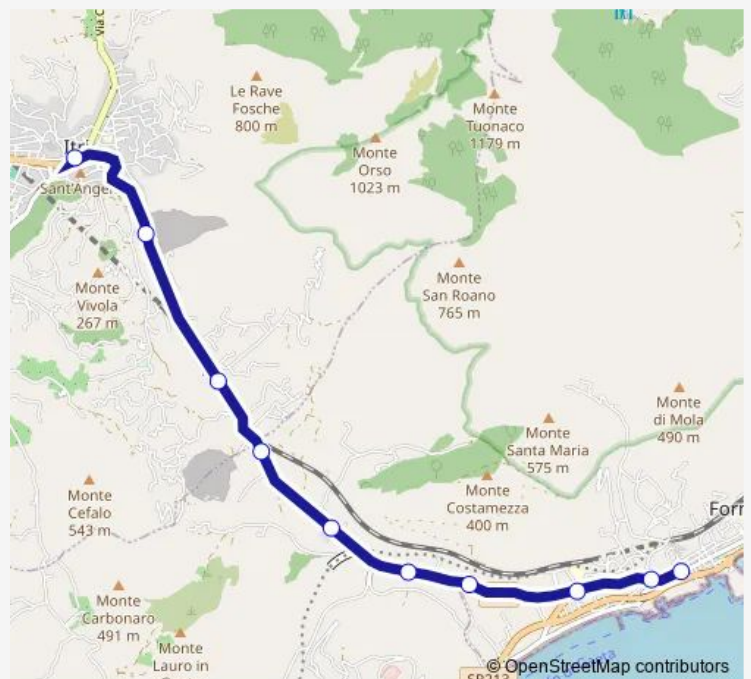

Saturday —

Sunday —

**Route info**

Direction: Itri | Piazzale Padre Pio # f4208

Stops: 10

Trip Duration: 0 hour 10 min

Itri - Formia # Fo3d

Bus time schedules and route maps are available in an offline PDF at [busmaps.com](https://busmaps.com). Use the [busmaps.com](https://busmaps.com) website to see live bus times, train schedule or subway schedule, and step-by-step directions for all public transit in Formia