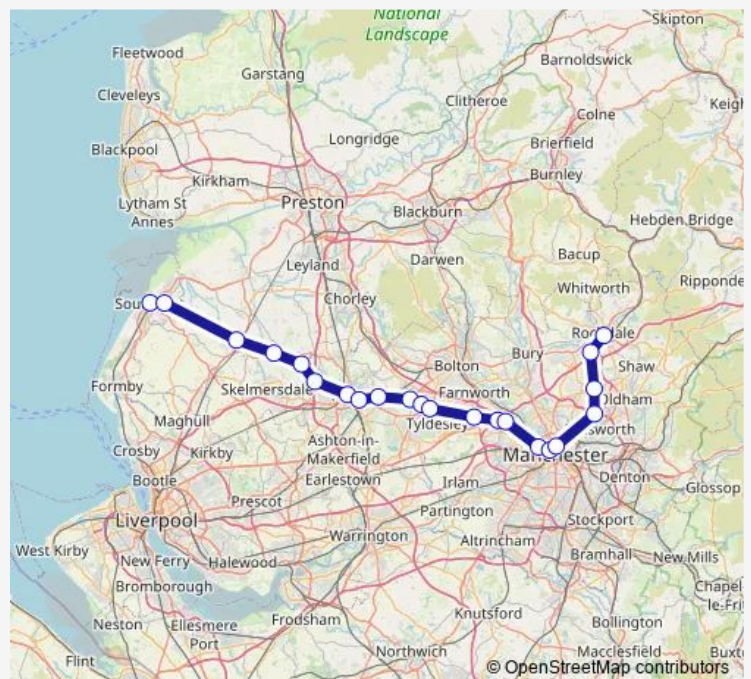

## Rail Nt:Sop->Rcd NT train service from SOP to Rcd

[Go to website](#)

### Route schedule

Southport — Rochdale

Monday —

Tuesday —

Wednesday —

Thursday —

Friday —

Saturday —

### Route info

Direction: Southport

Stops: 22

Trip Duration: 1 hour 43 min

■ Nt:Sop->Rcd — NT train service from SOP to Rcd

Nt:Sop->Rcd Rail time schedules and route maps are available in an offline PDF at [busmaps.com](https://busmaps.com). Use the [busmaps.com](https://busmaps.com) website to see live bus times, train schedule or subway schedule, and step-by-step directions for all public transit in Wigan