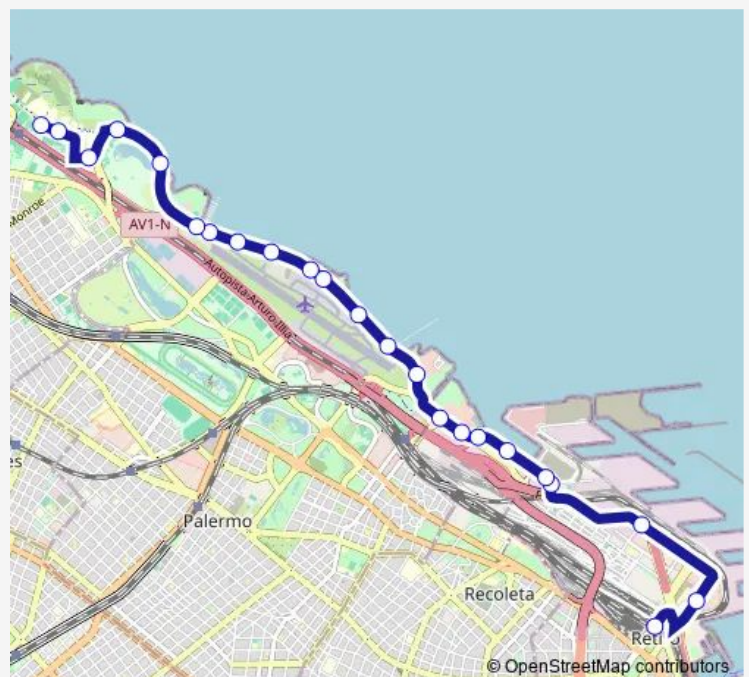

Bus 45D Jnamba045

[Go to website](#)

Direction

1465 Ramos Mejia Jose Maria DR. Av. — Calle Interna Pabell?N 3 C.U.

23 stops

[Open route schedule](#)

1465 Ramos Mejia Jose Maria DR. Av.

2037 PY Comodoro Av.

783 Castillo Ramon S. Pres. Av.

1152 Obligado Rafael Av.Costanera

1153 Obligado Rafael Av.Costanera

1179 Obligado Rafael Av.Costanera

1205 Obligado Rafael Av.Costanera

1245 Obligado Rafael Av.Costanera

1399 Obligado Rafael Av.Costanera

1887 Obligado Rafael Av.Costanera

2499 Obligado Rafael Av.Costanera

3131 Obligado Rafael Av.Costanera

4303 Obligado Rafael Av.Costanera

4495 Obligado Rafael Av.Costanera

4823 Obligado Rafael Av.Costanera

5273 Obligado Rafael Av.Costanera

5789 Obligado Rafael Av.Costanera

5989 Obligado Rafael Av.Costanera

6841 Obligado Rafael Av.Costanera

3000 Guiraldes Int.

2722 Guiraldes Int.

Route schedule

1465 Ramos Mejia Jose Maria DR. Av. — Calle Interna Pabell?N 3 C.U.

Monday 07:30-22:10

Tuesday 07:30-22:10

Wednesday 07:30-22:10

Thursday 07:30-22:10

Friday 07:30-22:10

Saturday —

Sunday —

Route info

Direction: 1465 Ramos Mejia Jose Maria DR. Av.

Stops: 23

Trip Duration: 0 hour 34 min

45D — Jnamba045