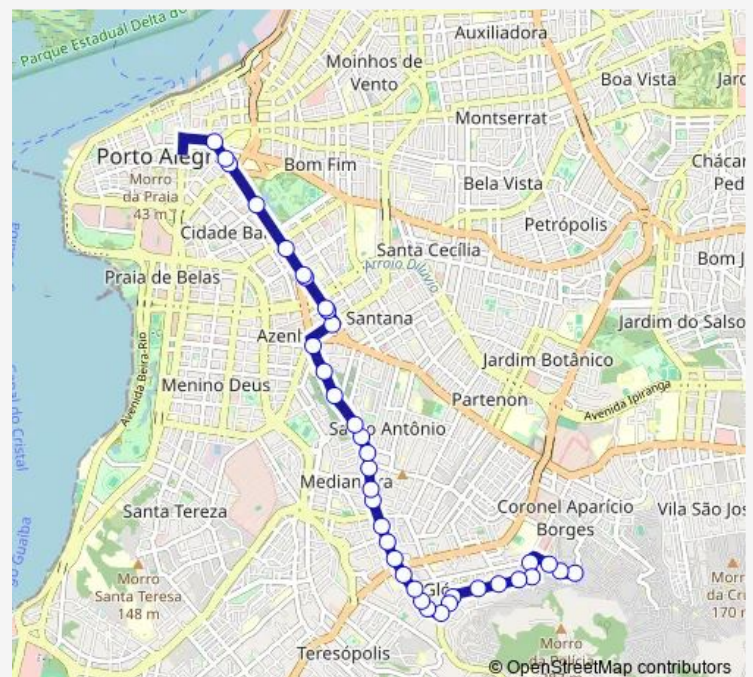

Wednesday 06:57-19:55

Thursday 06:57-19:55

Friday 06:57-19:55

Saturday 06:52-19:40

Sunday —

Route info

Direction: CEL Aparicio Borges Maria Luiza Peres

Stops: 38

Trip Duration: 0 hour 33 min

2565 — Nazareth (Carris)

Santo Antonio Prof Oscar Pereira

Prof Oscar Pereira

Prof Oscar Pereira

Prof Oscar Pereira

Prof Oscar Pereira

Azenha Prof Oscar Pereira