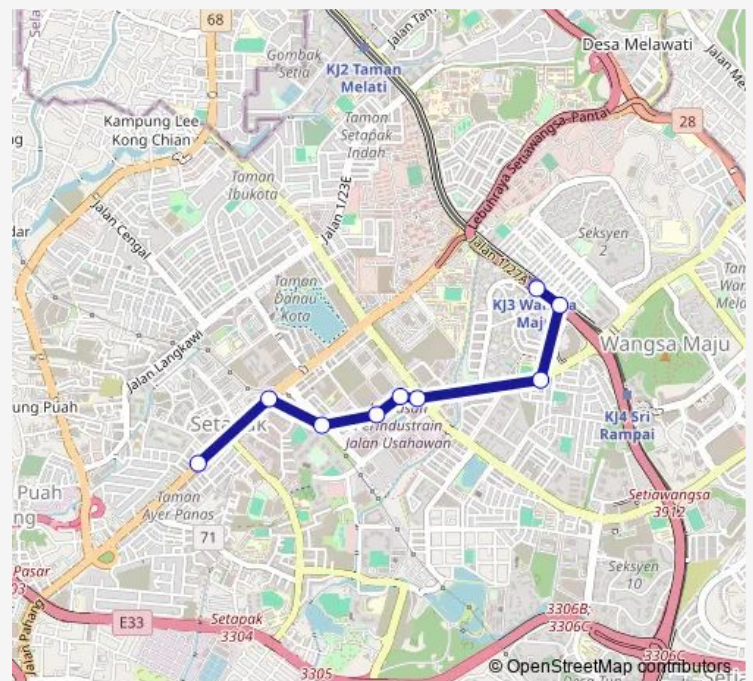

### Route schedule

Stesen LRT Wangsa Maju, Jalan 1/27a — Kfc, Jalan Genting Kelang

Monday	06:00
Tuesday	06:00
Wednesday	06:00
Thursday	06:00
Friday	06:00
Saturday	06:00
Sunday	06:00

### Route info

Direction: Stesen LRT Wangsa Maju, Jalan 1/27a

Stops: 9

Trip Duration: 17 hour 0 min

■ T312 — Stesen LRT Wangsa Maju