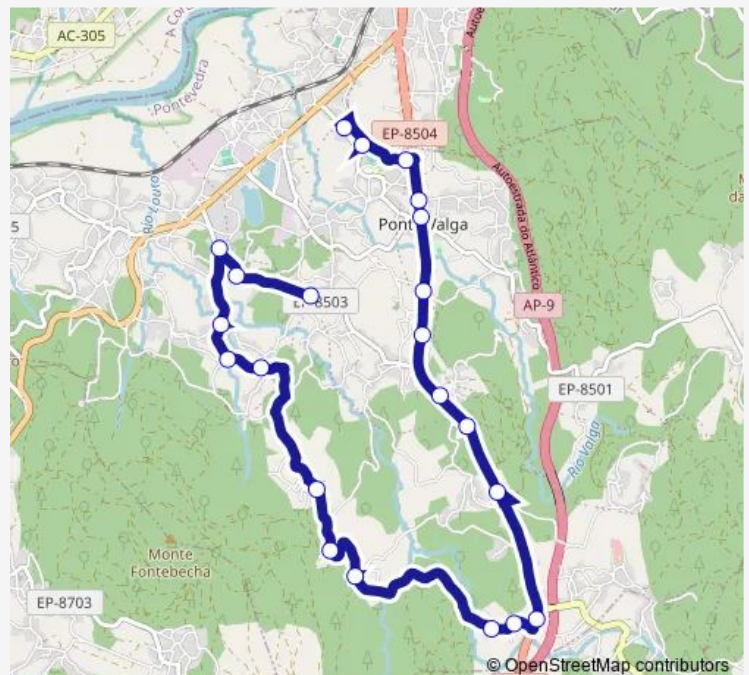

Cernadas 2

Cruce Cernadas

Pino

Outeiro

Medela

Xanza

Desabanda

Ponte Valga

Baño

Chanteclair

IES de Valga

Route schedule

Sixto — Centro Médico

Monday 09:20

Tuesday 09:20

Wednesday 09:20

Thursday 09:20

Friday 09:20

Saturday —

Sunday —

Route info

Direction: Sixto

Stops: 22

Trip Duration: 0 hour 22 min

■ Xg830014 — Sixto-Centro Médico

BusMaps

Xg830014 Bus time schedules and route maps are available in an offline PDF at busmaps.com. Use the busmaps.com website to see live bus times, train schedule or subway schedule, and step-by-step directions for all public transit in Valga