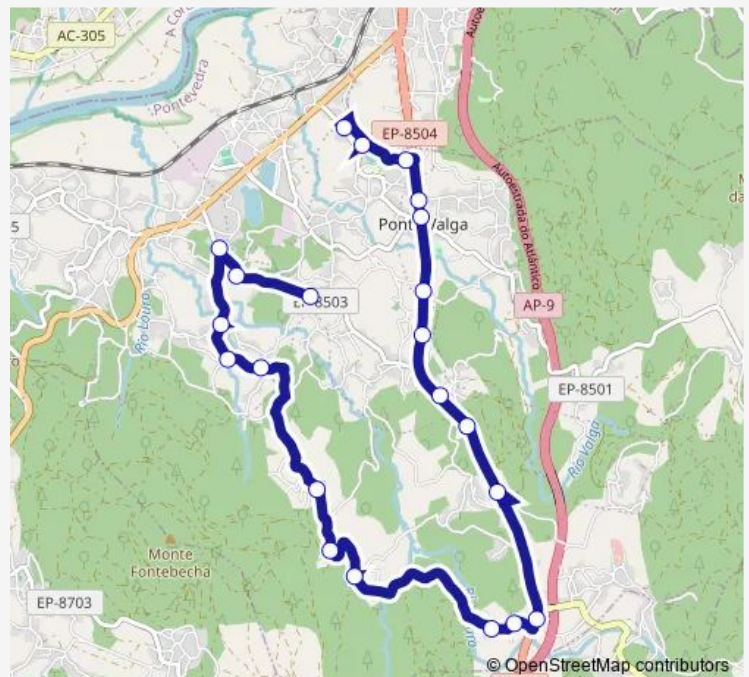

### Direction

Sixto — Centro Médico

22 stops

[Open route schedule](#)

- Sixto
- Gandara
- Tino
- Barcia
- Canle
- Barro
- Cerneira
- Setecoros
- Rexenxo
- Cernadas
- Cernadas 2
- Cruce Cernadas
- Pino
- Outeiro
- Medela
- Xanza
- Desabanda
- Ponte Valga
- Baño
- Chanteclair
- IES de Valga

### Route schedule

Sixto — Centro Médico

Monday	09:20
Tuesday	09:20
Wednesday	09:20
Thursday	—
Friday	09:20
Saturday	—
Sunday	—

### Route info

Direction: Sixto

Stops: 22

Trip Duration: 0 hour 22 min

XG830014 — Sixto-Centro Médico

XG830014 Bus time schedules and route maps are available in an offline PDF at [busmaps.com](https://busmaps.com). Use the [busmaps.com](https://busmaps.com) website to see live bus times, train schedule or subway schedule, and step-by-step directions for all public transit in Valga