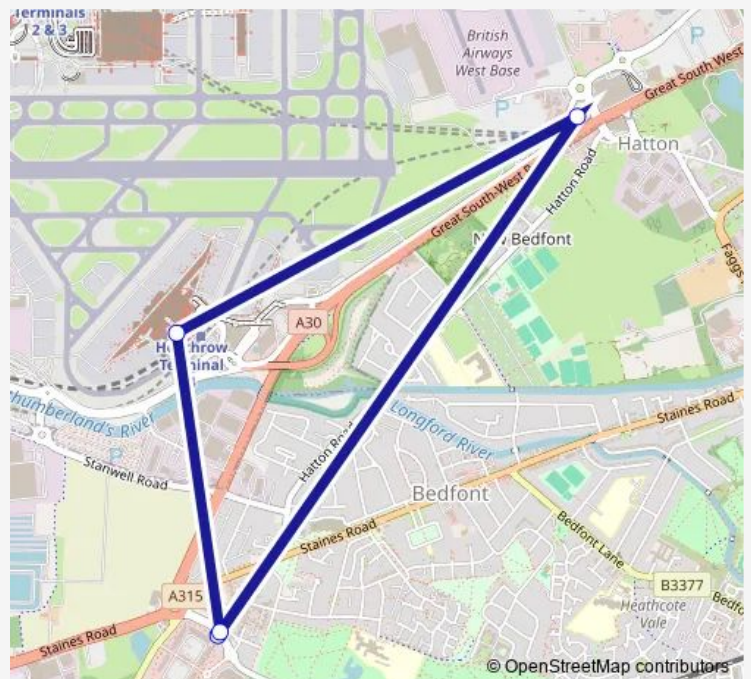

Direction

Bedfont Lakes Commercial Estate — Bedfont Lakes Commercial Estate

4 stops

[Open route schedule](#)

Bedfont Lakes Commercial Estate

Hatton Cross Station

Heathrow Terminal 4

Bedfont Lakes Commercial Estate

Route schedule

Bedfont Lakes Commercial Estate — Bedfont Lakes Commercial Estate

Monday 14:00-19:00

Tuesday 14:00-19:00

Wednesday 14:00-19:00

Thursday 14:00-19:00

Friday 14:00-19:00

Saturday —

Sunday —

Route info

Direction: Bedfont Lakes Commercial Estate

Stops: 4

Trip Duration: 0 hour 27 min

Direction

Bedfont Lakes Commercial Estate — Bedfont Lakes Commercial Estate

4 stops

Monday 07:25-13:00

Tuesday 07:25-13:00

Wednesday 07:25-13:00

Thursday 07:25-13:00

Friday 07:25-13:00

Saturday —

Sunday —

Route info