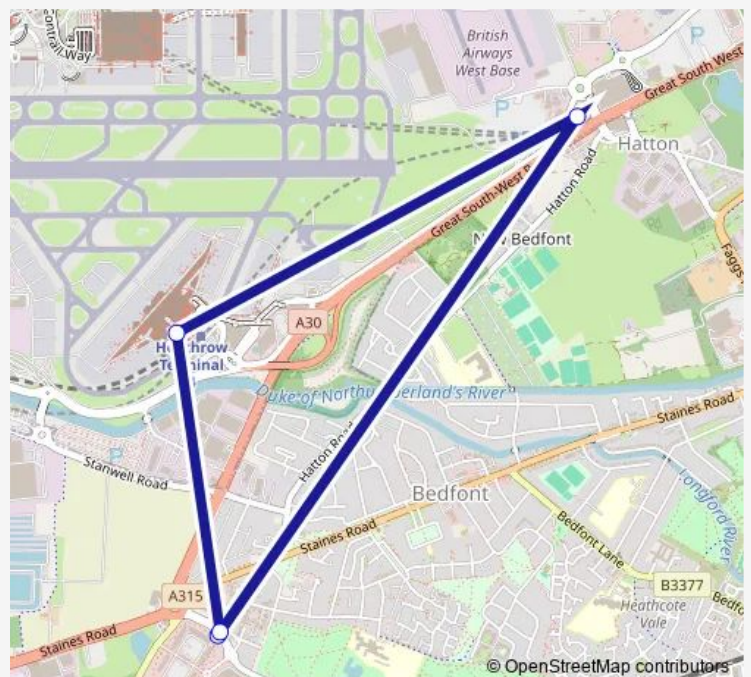

Heathrow Terminal 4

Bedfont Lakes Commercial Estate

Route schedule

Bedfont Lakes Commercial Estate — Bedfont Lakes Commercial Estate

Monday 14:00-19:00

Tuesday 14:00-19:00

Wednesday 14:00-19:00

Thursday 14:00-19:00

Friday 14:00-19:00

Saturday —

Sunday —

Route info

Direction: Bedfont Lakes Commercial Estate

Stops: 4

Trip Duration: 0 hour 27 min

■ BI2

Direction

Bedfont Lakes Commercial Estate — Bedfont Lakes Commercial Estate

4 stops

[Open route schedule](#)

Bedfont Lakes Commercial Estate

Heathrow Terminal 4

Hatton Cross Station

Bedfont Lakes Commercial Estate