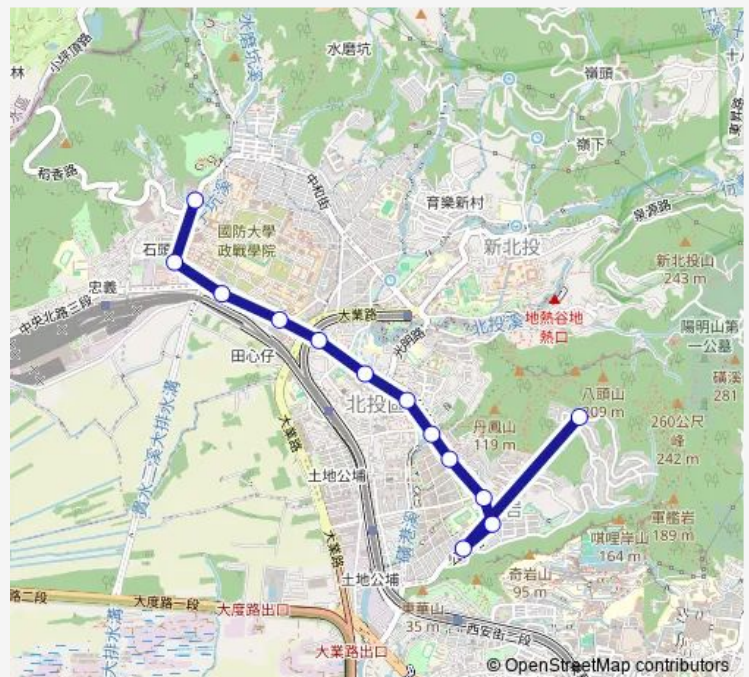

奇岩新村

公館華廈

照明寺

Route schedule

致遠新村 — 照明寺

Monday 06:20-15:40

Tuesday 06:20-15:40

Wednesday 06:20-15:40

Thursday 06:20-15:40

Friday 06:20-15:40

Saturday 06:20-15:40

Sunday 06:20-15:40

Route info

Direction: 致遠新村

Stops: 13

Trip Duration: 0 hour 18 min

■ 小14 — 北投-照明寺

小14 Bus time schedules and route maps are available in an offline PDF at busmaps.com. Use the busmaps.com website to see live bus times, train schedule or subway schedule, and step-by-step directions for all public transit in Taipei