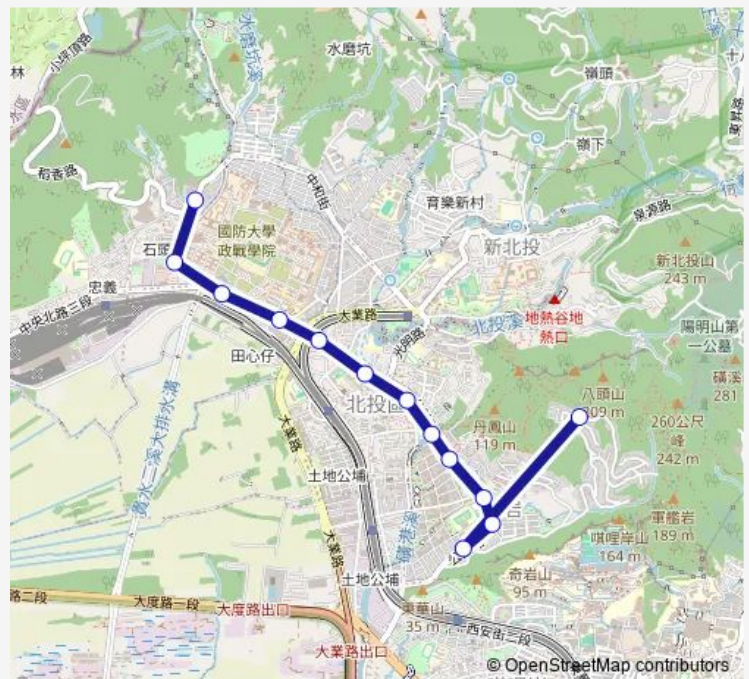

奇岩新村

公館華廈

照明寺

Route schedule

致遠新村 — 照明寺

Monday 06:20-15:40

Tuesday 06:20-15:40

Wednesday 06:20-15:40

Thursday 06:20-15:40

Friday 06:20-15:40

Saturday 06:20-15:40

Sunday 06:20-15:40

Route info

Direction: 致遠新村

Stops: 13

Trip Duration: 0 hour 18 min

■ 小14 — 北投-照明寺

小14 Bus time schedules and route maps are available in an offline PDF at busmaps.com. Use the busmaps.com website to see live bus times, train schedule or subway schedule, and step-by-step directions for all public transit in Taipei