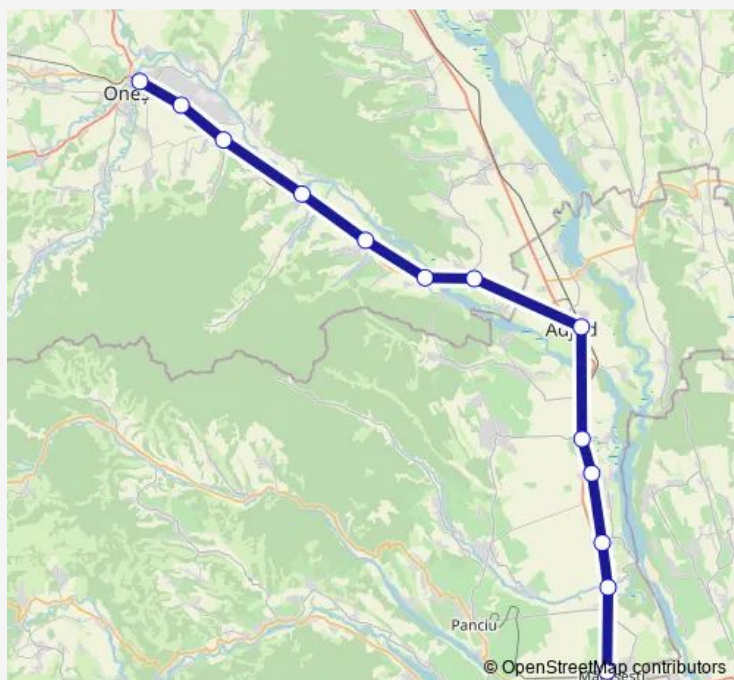

Rail R: Onești - Mărășești R: Onești - Borzești Bacău h. - Borzești Bacău - Căiuți Hm. - Bâlca h. - Cornățel Moldova h. - Urechești Hm. - Adjud - Domnești Târg h. - Pufești Hm. - Călimănești Vrancea h. - Pădureni Putna Hm. - Mărășești

## Direction

Onești — Mărășești

13 stops

[Open route schedule](#)

Onești  
 Borzești Bacău h.  
 Borzești Bacău  
 Căiuți Hm.  
 Bâlca h.  
 Cornățel Moldova h.  
 Urechești Hm.  
 Adjud  
 Domnești Târg h.  
 Pufești Hm.  
 Călimănești Vrancea h.  
 Pădureni Putna Hm.  
 Mărășești

## Route schedule

Onești — Mărășești

Monday	—
Tuesday	—
Wednesday	—
Thursday	—
Friday	—
Saturday	—
Sunday	16:01

## Route info

Direction: Onești

Stops: 13

Trip Duration: 1 hour 37 min

R: Onești - Mărășești Rail time schedules and route maps are available in an offline PDF at [busmaps.com](https://busmaps.com). Use the [busmaps.com](https://busmaps.com) website to see live bus times, train schedule or subway schedule, and step-by-step directions for all public transit in Pufesti