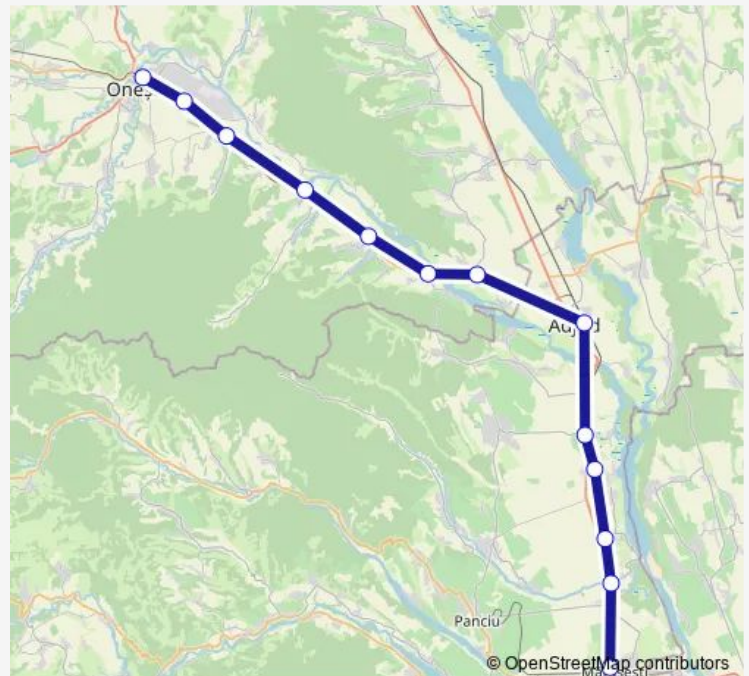

Rail R: Onești - Mărășești R: Onești - Borzești Bacău h. - Borzești Bacău - Căiuți Hm. - Bâlca h. - Cornățel Moldova h. - Urechești Hm. - Adjud - Domnești Târg h. - Pufești Hm. - Călimănești Vrancea h. - Pădureni Putna Hm. - Mărășești

[Go to website](#)

Direction

Onești — Mărășești

13 stops

[Open route schedule](#)

Onești
Borzești Bacău h.
Borzești Bacău
Căiuți Hm.
Bâlca h.
Cornățel Moldova h.
Urechești Hm.
Adjud
Domnești Târg h.
Pufești Hm.
Călimănești Vrancea h.
Pădureni Putna Hm.
Mărășești

Route schedule

Onești — Mărășești

Monday	—
Tuesday	—
Wednesday	—
Thursday	—
Friday	—
Saturday	—
Sunday	16:01

Route info

Direction: Onești

Stops: 13

Trip Duration: 1 hour 37 min

R: Onești - Mărășești Rail time schedules and route maps are available in an offline PDF at busmaps.com. Use the busmaps.com website to see live bus times, train schedule or subway schedule, and step-by-step directions for all public transit in Pufesti