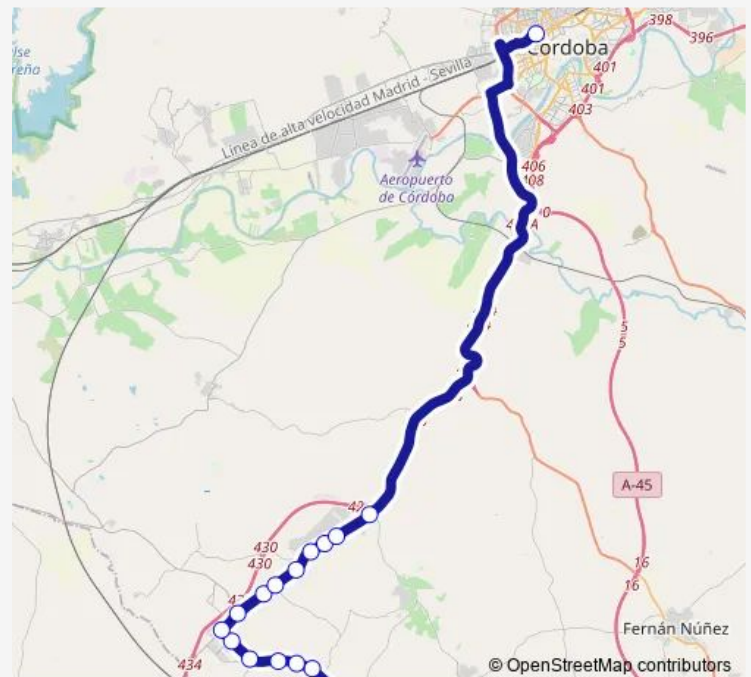

Wednesday 07:30-21:00

Thursday 07:30-21:00

Friday 07:30-21:00

Saturday 10:00-20:00

Sunday 13:00-20:00

**Route info**

Direction: Estación De Autobuses Córdoba

Stops: 16

Trip Duration: 1 hour 2 min

**M-243 — Córdoba - La Guijarrosa****BusMaps**

**Direction**

La Guijarrosa V — Estación De Autobuses Córdoba

16 stops

[Open route schedule](#)

La Guijarrosa V

Montealto 3 V

## Route schedule

La Guijarrosa V — Estación De Autobuses Córdoba

Monday 06:40-19:25

Tuesday 06:40-19:25

Wednesday 06:40-19:25

Thursday 06:40-19:25

Friday 06:40-19:25

Saturday 08:55-16:55

## Route info

Direction: La Guijarrosa V

Stops: 16

Trip Duration: 1 hour 8 min

M-243 Bus time schedules and route maps are available in an offline PDF at [busmaps.com](http://busmaps.com). Use the [busmaps.com](http://busmaps.com) website to see live bus times, train schedule or subway schedule, and step-by-step directions for all public transit in San Sebastian de los Ballesteros