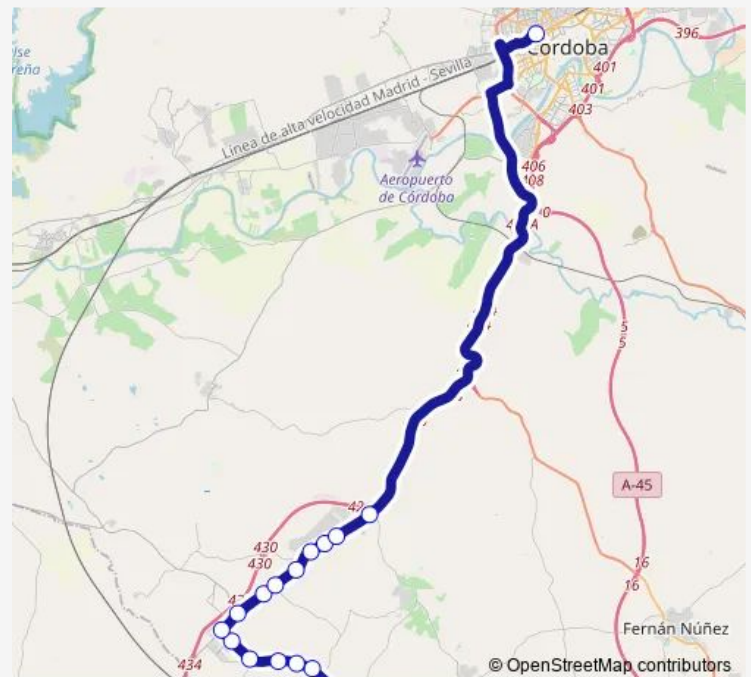

Wednesday 07:30-21:00

Thursday 07:30-21:00

Friday 07:30-21:00

Saturday 10:00-20:00

Sunday 13:00-20:00

**Route info**

Direction: Estación De Autobuses Córdoba

Stops: 16

Trip Duration: 1 hour 2 min

M-243 — Córdoba - La Guijarrosa

**BusMaps**

## Route schedule

La Guijarrosa V — Estación De Autobuses Córdoba

Monday 06:40-19:25

Tuesday 06:40-19:25

Wednesday 06:40-19:25

Thursday 06:40-19:25

Friday 06:40-19:25

Saturday 08:55-16:55

## Route info

Direction: La Guijarrosa V

Stops: 16

Trip Duration: 1 hour 8 min

M-243 Bus time schedules and route maps are available in an offline PDF at [busmaps.com](http://busmaps.com). Use the [busmaps.com](http://busmaps.com) website to see live bus times, train schedule or subway schedule, and step-by-step directions for all public transit in San Sebastian de los Ballesteros