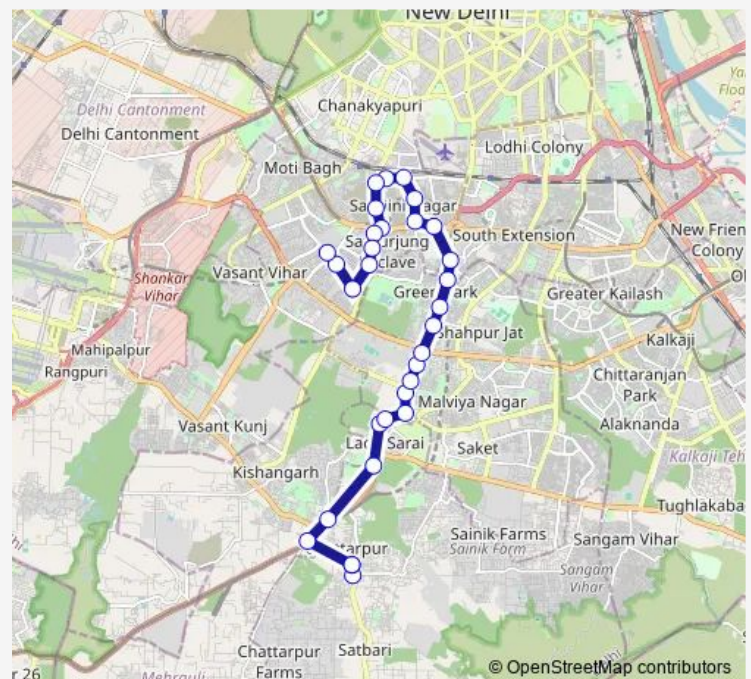

Saturday 06:40-22:05

Sunday 06:40-22:05

Route info

Direction: Chhatarpur Extension

Stops: 31

Trip Duration: 1 hour 2 min

536down

I Block Sarojini Nagar