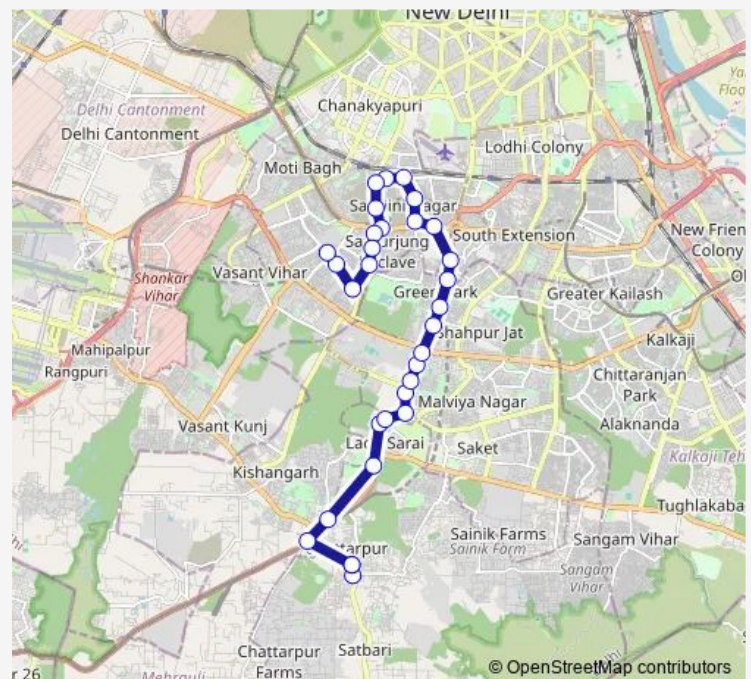

Thursday 06:40-22:05

Friday 06:40-22:05

Saturday 06:40-22:05

Sunday 06:40-22:05

Route info

Direction: Chhatarpur Extension

Stops: 31

Trip Duration: 1 hour 2 min