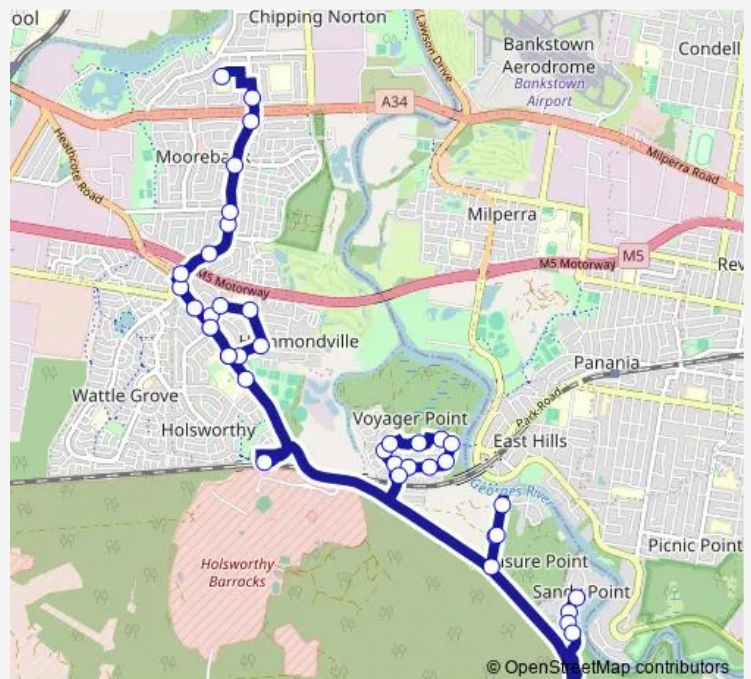

The Avenue After Boronia Dr

Holsworthy Station, Access Road, The Boulevard

Infantry Pde Opp Holsworthy Public School

Route schedule

96 St George Cres — George St Opp Westfield Liverpool

Monday 07:22

Tuesday 07:22

Wednesday 07:22

Thursday 07:22

Friday 07:22

Saturday —

Sunday —

Route info

Direction: 96 St George Cres

Stops: 40

Trip Duration: 0 hour 50 min

902X — Holsworthy to Sandy Point via Voyager Point

Infantry Pde Before Huon Cres

Infantry Pde Before Bardia Pde

Bardia Pde At Sattelberg St

Bardia Pde At Buna St

Bardia Pde Opp Miri Cres

Village Way At Conroy Rd

Wattle Grove Shopping Village, Village Way

Australis Av Opp Banksia Pl

Australis Av At Wattle Grove Dr

Heathcote Rd Opp Seton Rd

Heathcote Rd Before Church Rd

Heathcote Rd After Church Rd