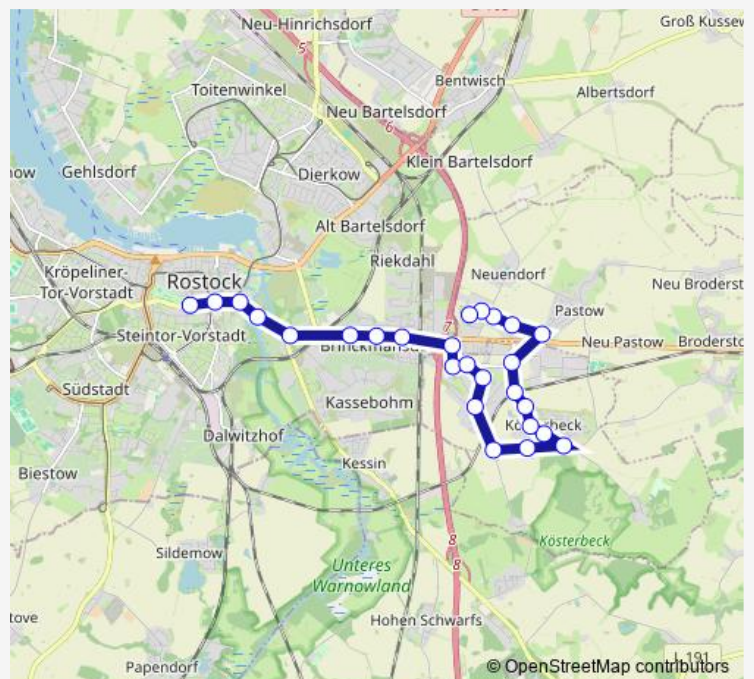

### Route schedule

Pastow, Nordwest — Rostock, Am Rosengarten

Monday 05:15-23:20

Tuesday 05:15-23:20

Wednesday 05:15-23:20

Thursday 05:15-23:20

Friday 05:15-23:20

Saturday 05:20-23:20

### Route info

Direction: Pastow, Nordwest

Stops: 25

Trip Duration: 0 hour 31 min

24 — Pastow Süd/Pastow NW - Brinckmansdorf - Steintor IHK - Am Rosengarten

Rostock, Flussbad

Rostock, Am Bagehl

Rostock, Steintor / Ihk