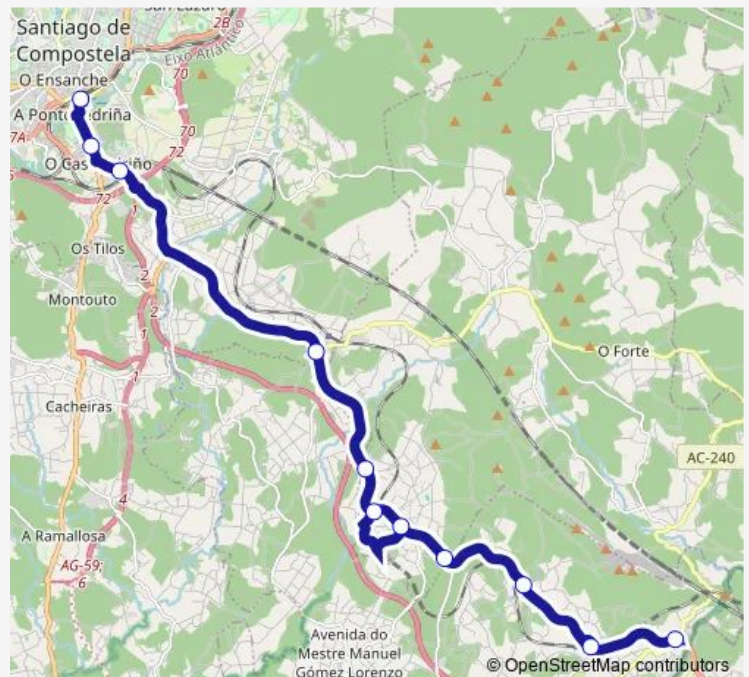

Picota

Ponte do Tren (Lestedo)

Lestedo

A Gaiosa

San Pedro De Vilanova

Santa Cruz De Ribadulla

Ponte Ulla

### Route schedule

Santiago E.I. — Ponte Ulla

Monday	13:00-21:15
Tuesday	13:00-21:15
Wednesday	13:00-21:15
Thursday	—
Friday	13:00-21:15
Saturday	21:15
Sunday	—

### Route info

Direction: Santiago E.I.

Stops: 11

Trip Duration: 0 hour 30 min

■ XG807045 — Ponte Ulla-Santiago E.I.

## Route info

Direction: Ponte Ulla

Stops: 11

Trip Duration: 0 hour 30 min

XG807045 Bus time schedules and route maps are available in an offline PDF at [busmaps.com](https://busmaps.com). Use the [busmaps.com](https://busmaps.com) website to see live bus times, train schedule or subway schedule, and step-by-step directions for all public transit in Vedra